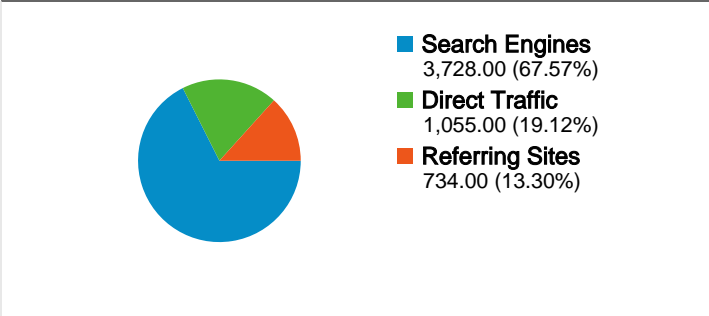

Traffic Sources Overview

Content Overview

Pages	Pageviews	% Pageviews
/	7,081	22.31%
/about	2,032	6.40%
/home-sales	1,422	4.48%
/resident-info/telephone-	1,387	4.37%
/about/amenities-and-	752	2.37%