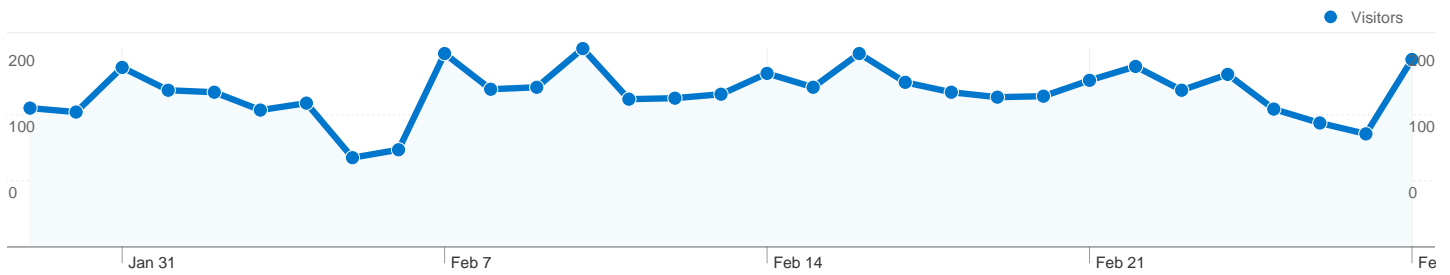

Site Usage

5,517 Visits

27.70% Bounce Rate

31,740 Pageviews

00:04:00 Avg. Time on Site

5.75 Pages/Visit

62.14% % New Visits

Visitors Overview

4,082 people visited this site

5,517 Visits

4,082 Absolute Unique Visitors

31,740 Pageviews

5.75 Average Pageviews

00:04:00 Time on Site

27.70% Bounce Rate

62.14% New Visits

All traffic sources sent a total of 5,517 visits

-  19.12% Direct Traffic
-  13.30% Referring Sites
-  67.57% Search Engines

- Search Engines
3,728.00 (67.57%)
- Direct Traffic
1,055.00 (19.12%)
- Referring Sites
734.00 (13.30%)

5,517 visits came from 38 countries/territories

Site Usage

Country/Territory	Visits	Pages/Visit	Avg. Time on Site	% New Visits	Bounce Rate
Visits 5,517 % of Site Total: 100.00%	Pages/Visit 5.75 Site Avg: 5.75 (0.00%)	Avg. Time on Site 00:04:00 Site Avg: 00:04:00 (0.00%)	% New Visits 62.19% Site Avg: 62.14% (0.09%)	Bounce Rate 27.70% Site Avg: 27.70% (0.00%)	
United States	5,272	5.87	00:04:06	62.65%	26.14%
Netherlands	85	1.00	00:00:00	3.53%	100.00%
Canada	20	3.45	00:01:07	100.00%	45.00%
United Kingdom	13	5.31	00:02:31	76.92%	30.77%
France	11	8.91	00:05:12	90.91%	9.09%
India	11	3.91	00:02:27	100.00%	36.36%
Hong Kong	11	5.09	00:02:59	27.27%	54.55%
China	10	5.30	00:09:00	40.00%	40.00%
Taiwan	9	3.89	00:01:45	11.11%	55.56%