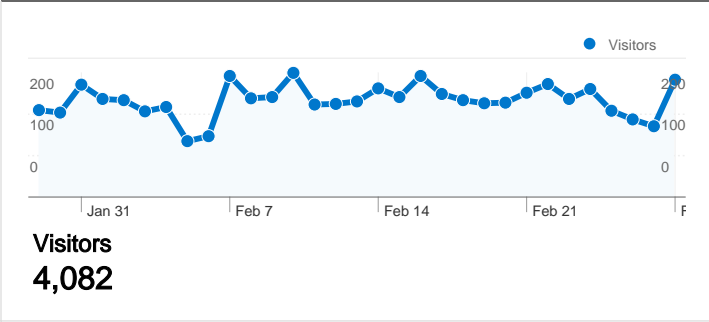

Site Usage

5,517 Visits

27.70% Bounce Rate

31,740 Pageviews

00:04:00 Avg. Time on Site

5.75 Pages/Visit

62.14% % New Visits

Visitors Overview

4,082 people visited this site

5,517 Visits

4,082 Absolute Unique Visitors

31,740 Pageviews

5.75 Average Pageviews

00:04:00 Time on Site

27.70% Bounce Rate

62.14% New Visits

All traffic sources sent a total of 5,517 visits

-  19.12% Direct Traffic
-  13.30% Referring Sites
-  67.57% Search Engines

- Search Engines
3,728.00 (67.57%)
- Direct Traffic
1,055.00 (19.12%)
- Referring Sites
734.00 (13.30%)

5,517 visits came from 38 countries/territories

Site Usage

Country/Territory	Visits	Pages/Visit	Avg. Time on Site	% New Visits	Bounce Rate
Visits 5,517 % of Site Total: 100.00%	Pages/Visit 5.75 Site Avg: 5.75 (0.00%)	Avg. Time on Site 00:04:00 Site Avg: 00:04:00 (0.00%)	% New Visits 62.19% Site Avg: 62.14% (0.09%)	Bounce Rate 27.70% Site Avg: 27.70% (0.00%)	
United States	5,272	5.87	00:04:06	62.65%	26.14%
Netherlands	85	1.00	00:00:00	3.53%	100.00%
Canada	20	3.45	00:01:07	100.00%	45.00%
United Kingdom	13	5.31	00:02:31	76.92%	30.77%
France	11	8.91	00:05:12	90.91%	9.09%
India	11	3.91	00:02:27	100.00%	36.36%
Hong Kong	11	5.09	00:02:59	27.27%	54.55%
China	10	5.30	00:09:00	40.00%	40.00%
Taiwan	9	3.89	00:01:45	11.11%	55.56%