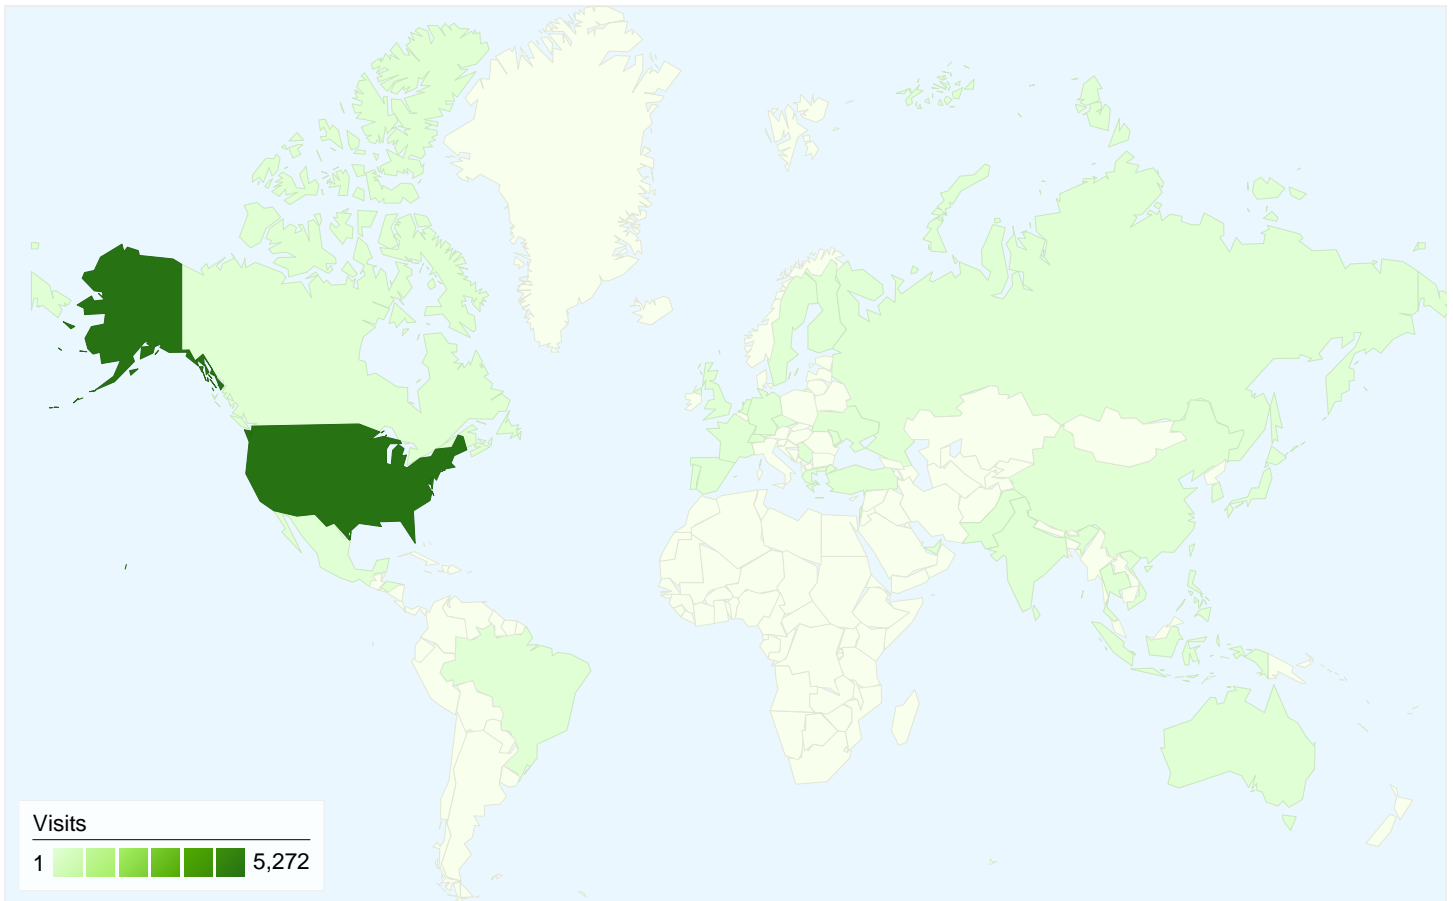

4,082 people visited this site

5,517 Visits

4,082 Absolute Unique Visitors

31,740 Pageviews

5.75 Average Pageviews

00:04:00 Time on Site

27.70% Bounce Rate

62.14% New Visits

All traffic sources sent a total of 5,517 visits

-  19.12% Direct Traffic
-  13.30% Referring Sites
-  67.57% Search Engines

- Search Engines
3,728.00 (67.57%)
- Direct Traffic
1,055.00 (19.12%)
- Referring Sites
734.00 (13.30%)

5,517 visits came from 38 countries/territories

Site Usage

Country/Territory	Visits	Pages/Visit	Avg. Time on Site	% New Visits	Bounce Rate
Visits 5,517 % of Site Total: 100.00%	Pages/Visit 5.75 Site Avg: 5.75 (0.00%)	Avg. Time on Site 00:04:00 Site Avg: 00:04:00 (0.00%)	% New Visits 62.19% Site Avg: 62.14% (0.09%)	Bounce Rate 27.70% Site Avg: 27.70% (0.00%)	
United States	5,272	5.87	00:04:06	62.65%	26.14%
Netherlands	85	1.00	00:00:00	3.53%	100.00%
Canada	20	3.45	00:01:07	100.00%	45.00%
United Kingdom	13	5.31	00:02:31	76.92%	30.77%
France	11	8.91	00:05:12	90.91%	9.09%
India	11	3.91	00:02:27	100.00%	36.36%
Hong Kong	11	5.09	00:02:59	27.27%	54.55%
China	10	5.30	00:09:00	40.00%	40.00%
Taiwan	9	3.89	00:01:45	11.11%	55.56%