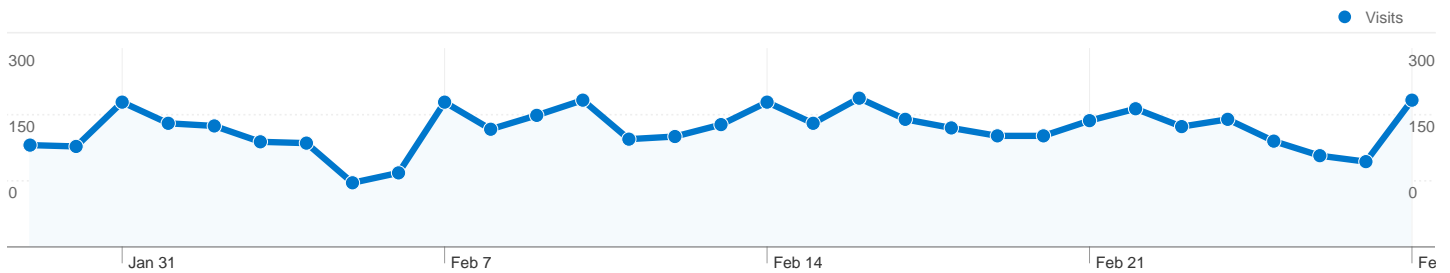

Site Usage

5,517 Visits

27.70% Bounce Rate

31,740 Pageviews

00:04:00 Avg. Time on Site

5.75 Pages/Visit

62.14% % New Visits

Visitors Overview

4,082 people visited this site

5,517 Visits

4,082 Absolute Unique Visitors

31,740 Pageviews

5.75 Average Pageviews

00:04:00 Time on Site

27.70% Bounce Rate

62.14% New Visits

All traffic sources sent a total of 5,517 visits

-  19.12% Direct Traffic
-  13.30% Referring Sites
-  67.57% Search Engines

- Search Engines
3,728.00 (67.57%)
- Direct Traffic
1,055.00 (19.12%)
- Referring Sites
734.00 (13.30%)

5,517 visits came from 38 countries/territories

Site Usage

Country/Territory	Visits	Pages/Visit	Avg. Time on Site	% New Visits	Bounce Rate
Visits 5,517 % of Site Total: 100.00%	Pages/Visit 5.75 Site Avg: 5.75 (0.00%)	Avg. Time on Site 00:04:00 Site Avg: 00:04:00 (0.00%)	% New Visits 62.19% Site Avg: 62.14% (0.09%)	Bounce Rate 27.70% Site Avg: 27.70% (0.00%)	
United States	5,272	5.87	00:04:06	62.65%	26.14%
Netherlands	85	1.00	00:00:00	3.53%	100.00%
Canada	20	3.45	00:01:07	100.00%	45.00%
United Kingdom	13	5.31	00:02:31	76.92%	30.77%
France	11	8.91	00:05:12	90.91%	9.09%
India	11	3.91	00:02:27	100.00%	36.36%
Hong Kong	11	5.09	00:02:59	27.27%	54.55%
China	10	5.30	00:09:00	40.00%	40.00%
Taiwan	9	3.89	00:01:45	11.11%	55.56%