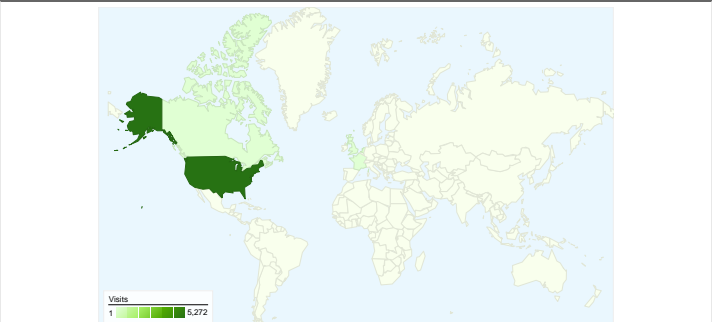

Site Usage

5,517 Visits

27.70% Bounce Rate

31,740 Pageviews

00:04:00 Avg. Time on Site

5.75 Pages/Visit

62.14% % New Visits

Visitors Overview

Map Overlay

Traffic Sources Overview

Content Overview

Pages	Pageviews	% Pageviews
/	7,081	22.31%
/about	2,032	6.40%
/home-sales	1,422	4.48%
/resident-info/telephone-	1,387	4.37%
/about/amenities-and-	752	2.37%

All traffic sources sent a total of 5,517 visits

-  19.12% Direct Traffic
-  13.30% Referring Sites
-  67.57% Search Engines

- Search Engines
3,728.00 (67.57%)
- Direct Traffic
1,055.00 (19.12%)
- Referring Sites
734.00 (13.30%)

5,517 visits came from 38 countries/territories

Site Usage

Country/Territory	Visits	Pages/Visit	Avg. Time on Site	% New Visits	Bounce Rate
Visits 5,517 % of Site Total: 100.00%	Pages/Visit 5.75 Site Avg: 5.75 (0.00%)	Avg. Time on Site 00:04:00 Site Avg: 00:04:00 (0.00%)	% New Visits 62.19% Site Avg: 62.14% (0.09%)	Bounce Rate 27.70% Site Avg: 27.70% (0.00%)	
United States	5,272	5.87	00:04:06	62.65%	26.14%
Netherlands	85	1.00	00:00:00	3.53%	100.00%
Canada	20	3.45	00:01:07	100.00%	45.00%
United Kingdom	13	5.31	00:02:31	76.92%	30.77%
France	11	8.91	00:05:12	90.91%	9.09%
India	11	3.91	00:02:27	100.00%	36.36%
Hong Kong	11	5.09	00:02:59	27.27%	54.55%
China	10	5.30	00:09:00	40.00%	40.00%
Taiwan	9	3.89	00:01:45	11.11%	55.56%