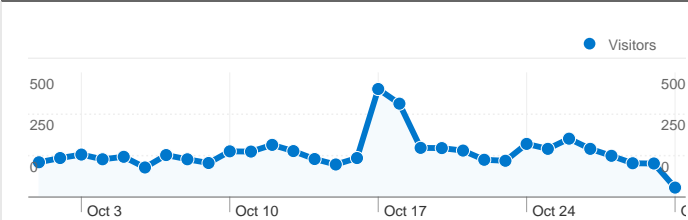

**Site Usage**

**6,248** Visits

**27.91%** Bounce Rate

**33,428** Pageviews

**00:03:46** Avg. Time on Site

**5.35** Pages/Visit

**64.98%** % New Visits

**Visitors Overview**

## 4,854 people visited this site

 **6,248** Visits

 **4,854** Absolute Unique Visitors

 **33,428** Pageviews

 **5.35** Average Pageviews

 **00:03:46** Time on Site

 **27.91%** Bounce Rate

 **64.98%** New Visits

## 6,248 visits came from 42 countries/territories

### Site Usage

Country/Territory	Visits	Pages/Visit	Avg. Time on Site	% New Visits	Bounce Rate
United States	6,047	5.37	00:03:46	64.68%	27.52%
Canada	30	4.80	00:04:19	53.33%	36.67%
United Kingdom	22	2.86	00:01:26	90.91%	40.91%
China	17	5.24	00:02:58	47.06%	23.53%
India	11	4.27	00:03:25	81.82%	36.36%
Japan	10	2.40	00:00:21	90.00%	70.00%
Germany	9	10.22	00:09:04	66.67%	0.00%
Australia	8	5.12	00:06:04	62.50%	37.50%
(not set)	8	3.25	00:01:10	87.50%	50.00%