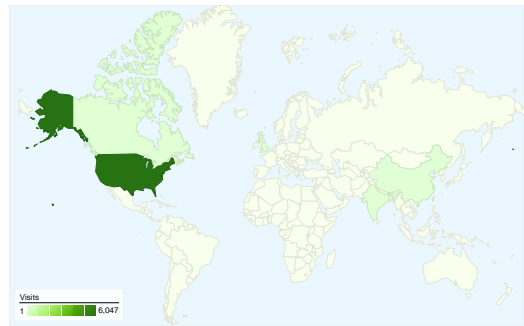

**Site Usage**

**6,248** Visits

**27.91%** Bounce Rate

**33,428** Pageviews

**00:03:46** Avg. Time on Site

**5.35** Pages/Visit

**64.98%** % New Visits

**Visitors Overview**

**Visitors**  
**4,854**

**Map Overlay**

**Traffic Sources Overview**

- **Search Engines**  
4,551.00 (72.84%)
- **Direct Traffic**  
957.00 (15.32%)
- **Referring Sites**  
740.00 (11.84%)

**Content Overview**

## 6,248 visits came from 42 countries/territories

### Site Usage

Country/Territory	Visits	Pages/Visit	Avg. Time on Site	% New Visits	Bounce Rate
United States	6,047	5.37	00:03:46	64.68%	27.52%
Canada	30	4.80	00:04:19	53.33%	36.67%
United Kingdom	22	2.86	00:01:26	90.91%	40.91%
China	17	5.24	00:02:58	47.06%	23.53%
India	11	4.27	00:03:25	81.82%	36.36%
Japan	10	2.40	00:00:21	90.00%	70.00%
Germany	9	10.22	00:09:04	66.67%	0.00%
Australia	8	5.12	00:06:04	62.50%	37.50%
(not set)	8	3.25	00:01:10	87.50%	50.00%