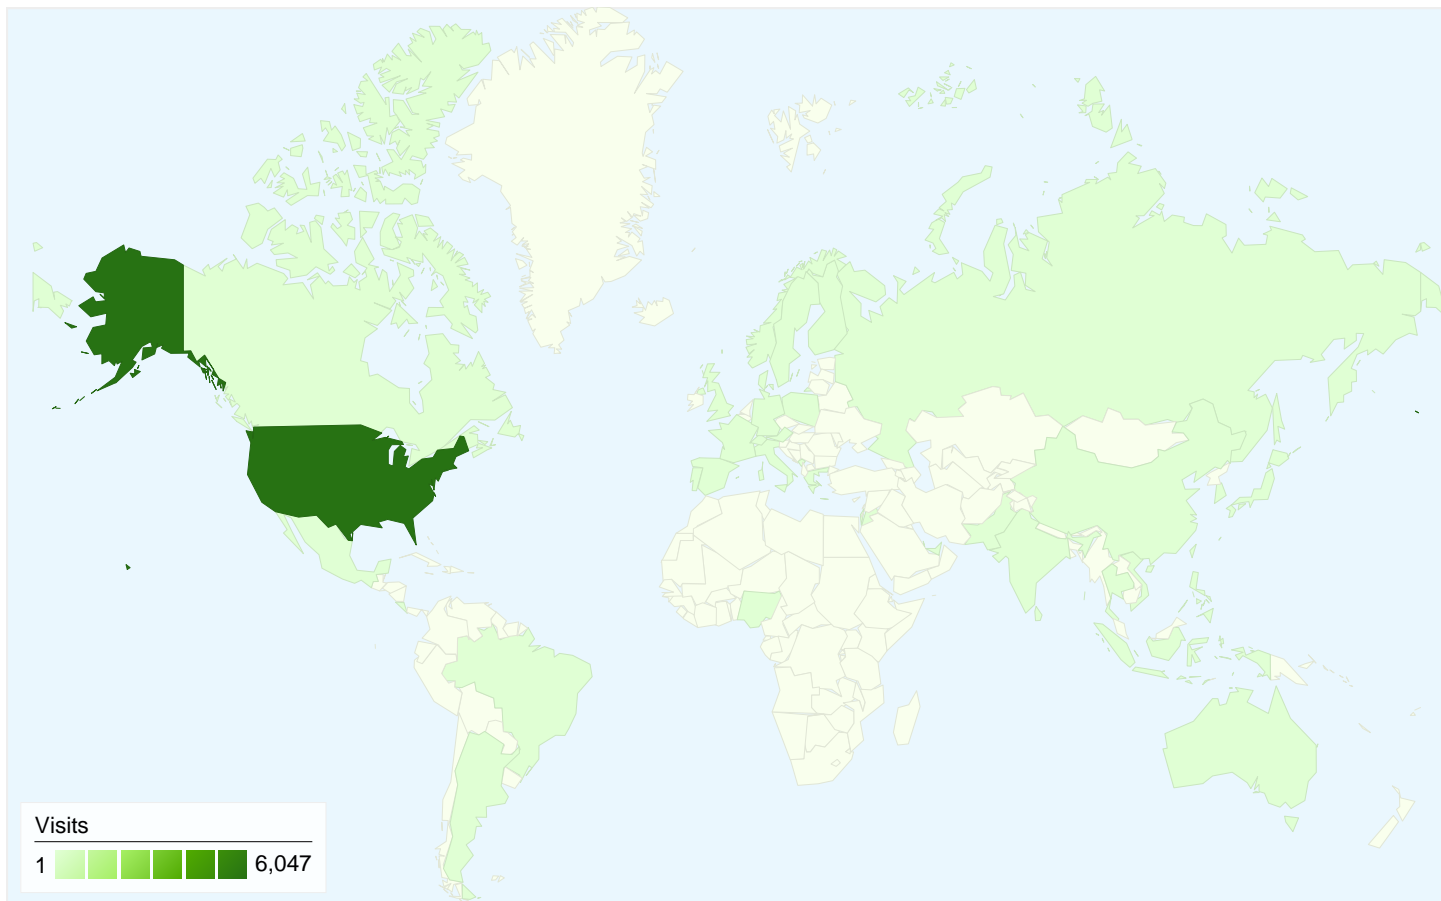

**Visitors**  
**4,854**

**Map Overlay**

**Traffic Sources Overview**

- **Search Engines**  
4,551.00 (72.84%)
- **Direct Traffic**  
957.00 (15.32%)
- **Referring Sites**  
740.00 (11.84%)

**Content Overview**

## 4,854 people visited this site

 **6,248** Visits

 **4,854** Absolute Unique Visitors

 **33,428** Pageviews

 **5.35** Average Pageviews

 **00:03:46** Time on Site

 **27.91%** Bounce Rate

 **64.98%** New Visits

## Technical Profile

Browser	Visits	% visits
Internet Explorer	2,847	45.57%
Safari	1,559	24.95%
Firefox	1,112	17.80%
Chrome	552	8.83%
Android Browser	88	1.41%

All traffic sources sent a total of 6,248 visits

## 6,248 visits came from 42 countries/territories