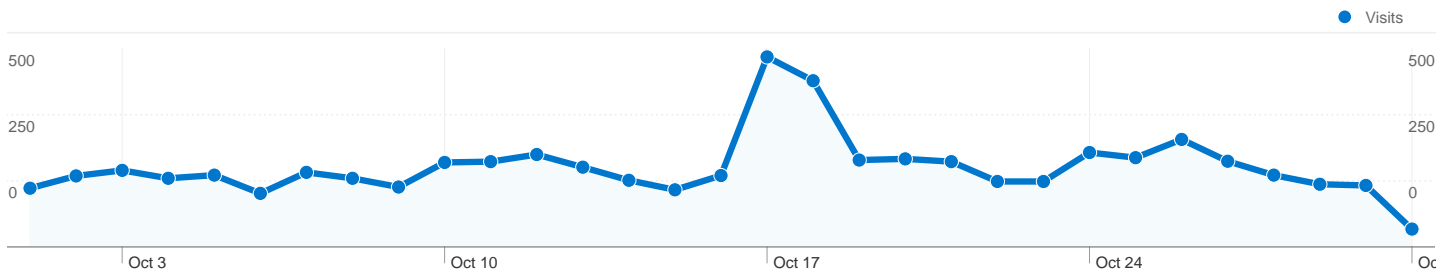

**Site Usage**

**6,248** Visits

**27.91%** Bounce Rate

**33,428** Pageviews

**00:03:46** Avg. Time on Site

**5.35** Pages/Visit

**64.98%** % New Visits

**Visitors Overview**

## 4,854 people visited this site

 **6,248** Visits

 **4,854** Absolute Unique Visitors

 **33,428** Pageviews

 **5.35** Average Pageviews

 **00:03:46** Time on Site

 **27.91%** Bounce Rate

 **64.98%** New Visits

## Technical Profile

Browser	Visits	% visits
Internet Explorer	2,847	45.57%
Safari	1,559	24.95%
Firefox	1,112	17.80%
Chrome	552	8.83%
Android Browser	88	1.41%

All traffic sources sent a total of 6,248 visits

## 6,248 visits came from 42 countries/territories