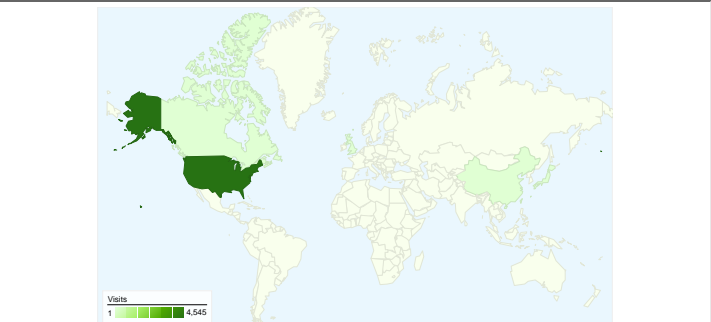

Site Usage

4,756 Visits

28.62% Bounce Rate

26,584 Pageviews

00:03:48 Avg. Time on Site

5.59 Pages/Visit

63.60% % New Visits

Visitors Overview

Map Overlay

Traffic Sources Overview

Content Overview

Pages	Pageviews	% Pageviews
/	5,701	21.45%
/about	1,619	6.09%
/resident-info/telephone-	1,294	4.87%
/home-sales	1,103	4.15%
/about/amenities-and-	657	2.47%

3,672 people visited this site

4,756 Visits

3,672 Absolute Unique Visitors

26,584 Pageviews

5.59 Average Pageviews

00:03:48 Time on Site

28.62% Bounce Rate

63.60% New Visits

4,756 visits came from 45 countries/territories

Site Usage

Country/Territory	Visits	Pages/Visit	Avg. Time on Site	% New Visits	Bounce Rate
United States	4,545	5.64	00:03:50	63.10%	27.88%
Canada	26	6.31	00:03:56	80.77%	34.62%
China	22	2.95	00:01:39	68.18%	40.91%
Japan	20	3.95	00:05:22	80.00%	25.00%
United Kingdom	12	3.83	00:03:47	83.33%	41.67%
France	12	7.08	00:06:22	25.00%	33.33%
Russia	11	1.27	00:00:08	100.00%	72.73%
(not set)	9	4.33	00:04:34	44.44%	33.33%
Taiwan	9	4.67	00:05:37	55.56%	33.33%