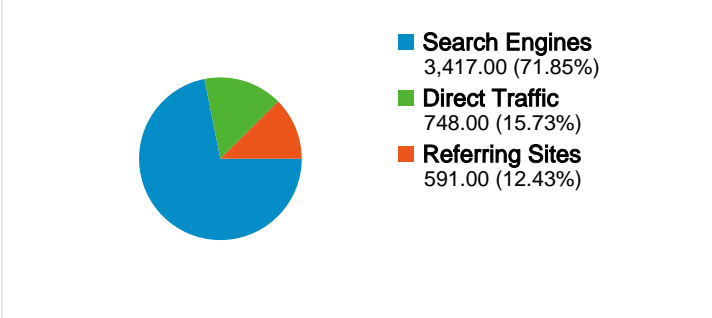

Site Usage

4,756 Visits

28.62% Bounce Rate

26,584 Pageviews

00:03:48 Avg. Time on Site

5.59 Pages/Visit

63.60% % New Visits

Visitors Overview

Map Overlay

Traffic Sources Overview

Content Overview

Pages	Pageviews	% Pageviews
/	5,701	21.45%
/about	1,619	6.09%
/resident-info/telephone-	1,294	4.87%
/home-sales	1,103	4.15%
/about/amenities-and-	657	2.47%

3,672 people visited this site

4,756 Visits

3,672 Absolute Unique Visitors

26,584 Pageviews

5.59 Average Pageviews

00:03:48 Time on Site

28.62% Bounce Rate

63.60% New Visits

4,756 visits came from 45 countries/territories

Site Usage

Country/Territory	Visits	Pages/Visit	Avg. Time on Site	% New Visits	Bounce Rate
United States	4,545	5.64	00:03:50	63.10%	27.88%
Canada	26	6.31	00:03:56	80.77%	34.62%
China	22	2.95	00:01:39	68.18%	40.91%
Japan	20	3.95	00:05:22	80.00%	25.00%
United Kingdom	12	3.83	00:03:47	83.33%	41.67%
France	12	7.08	00:06:22	25.00%	33.33%
Russia	11	1.27	00:00:08	100.00%	72.73%
(not set)	9	4.33	00:04:34	44.44%	33.33%
Taiwan	9	4.67	00:05:37	55.56%	33.33%