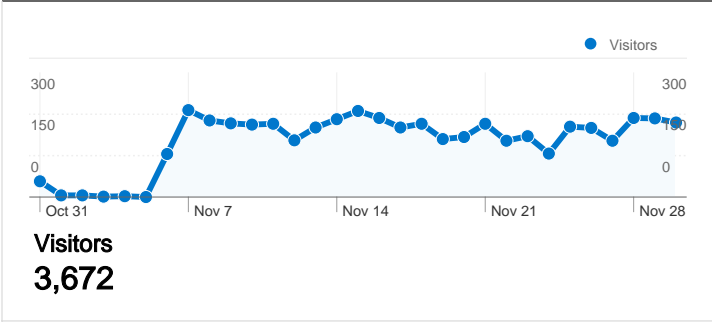

Site Usage

4,756 Visits

28.62% Bounce Rate

26,584 Pageviews

00:03:48 Avg. Time on Site

5.59 Pages/Visit

63.60% % New Visits

Visitors Overview

3,672 people visited this site

4,756 Visits

3,672 Absolute Unique Visitors

26,584 Pageviews

5.59 Average Pageviews

00:03:48 Time on Site

28.62% Bounce Rate

63.60% New Visits

4,756 visits came from 45 countries/territories

Site Usage

Country/Territory	Visits	Pages/Visit	Avg. Time on Site	% New Visits	Bounce Rate
United States	4,545	5.64	00:03:50	63.10%	27.88%
Canada	26	6.31	00:03:56	80.77%	34.62%
China	22	2.95	00:01:39	68.18%	40.91%
Japan	20	3.95	00:05:22	80.00%	25.00%
United Kingdom	12	3.83	00:03:47	83.33%	41.67%
France	12	7.08	00:06:22	25.00%	33.33%
Russia	11	1.27	00:00:08	100.00%	72.73%
(not set)	9	4.33	00:04:34	44.44%	33.33%
Taiwan	9	4.67	00:05:37	55.56%	33.33%

Ukraine	7	1.00	00:00:00	100.00%	100.00%
					1 - 10 of 45

Pages on this site were viewed a total of 26,584 times

 **26,584 Pageviews**

 **19,574 Unique Views**

 **28.62% Bounce Rate**

Top Content

Pages	Pageviews	% Pageviews
/	5,701	21.45%
/about	1,619	6.09%
/resident-info/telephone-numbers	1,294	4.87%
/home-sales	1,103	4.15%
/about/amenities-and-services/page-1	657	2.47%