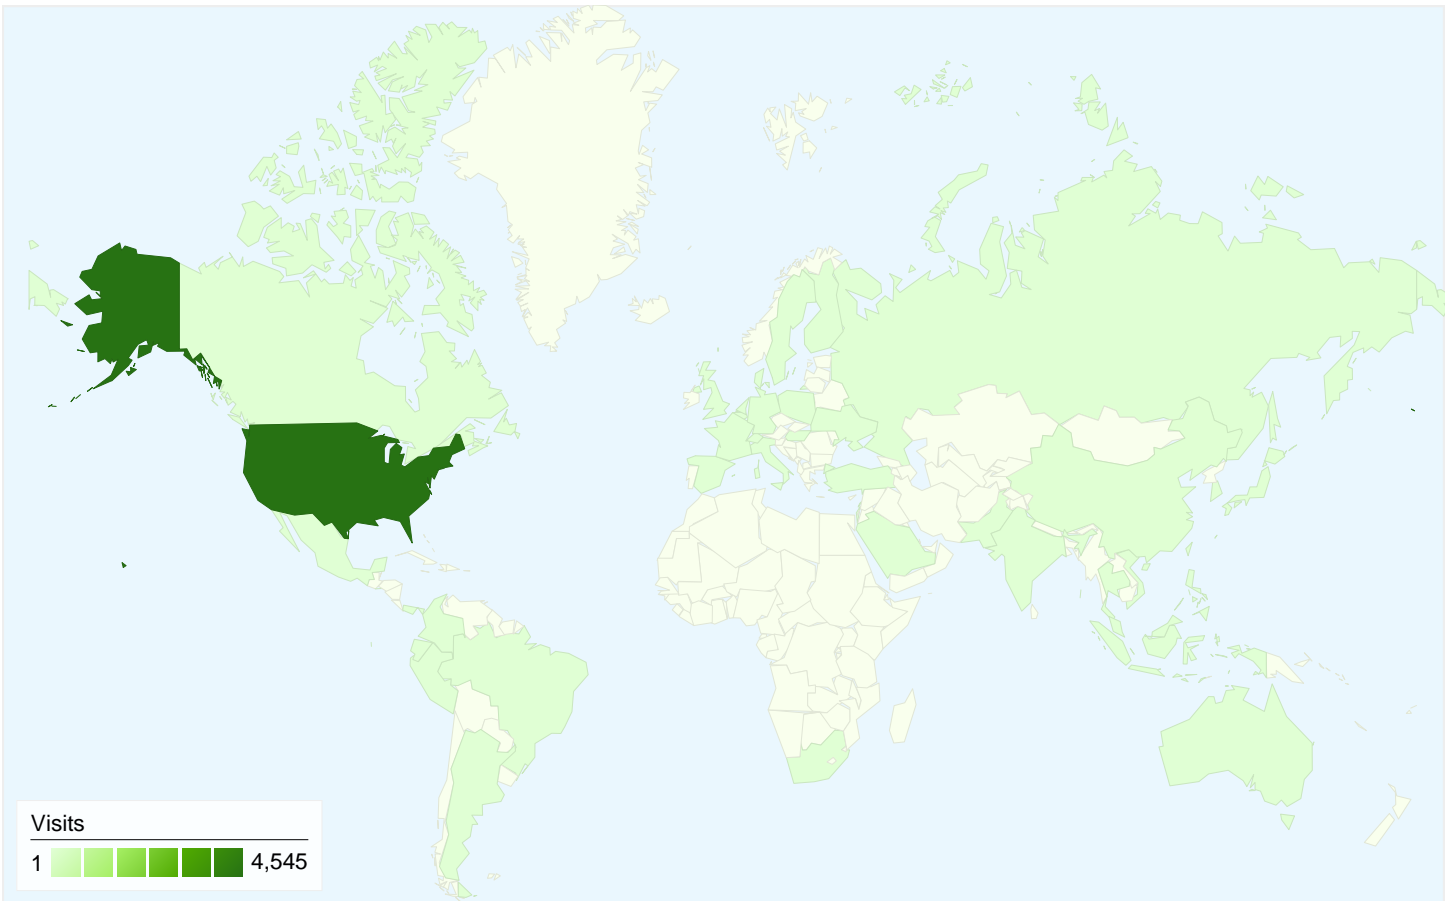

3,672 people visited this site

4,756 Visits

3,672 Absolute Unique Visitors

26,584 Pageviews

5.59 Average Pageviews

00:03:48 Time on Site

28.62% Bounce Rate

63.60% New Visits

Technical Profile

Browser	Visits	% visits
Internet Explorer	1,957	41.15%
Safari	1,209	25.42%
Firefox	968	20.35%
Chrome	463	9.74%
Android Browser	71	1.49%

All traffic sources sent a total of 4,756 visits

4,756 visits came from 45 countries/territories

Site Usage

Country/Territory	Visits	Pages/Visit	Avg. Time on Site	% New Visits	Bounce Rate
United States	4,545	5.64	00:03:50	63.10%	27.88%
Canada	26	6.31	00:03:56	80.77%	34.62%
China	22	2.95	00:01:39	68.18%	40.91%
Japan	20	3.95	00:05:22	80.00%	25.00%
United Kingdom	12	3.83	00:03:47	83.33%	41.67%
France	12	7.08	00:06:22	25.00%	33.33%
Russia	11	1.27	00:00:08	100.00%	72.73%
(not set)	9	4.33	00:04:34	44.44%	33.33%
Taiwan	9	4.67	00:05:37	55.56%	33.33%

Ukraine	7	1.00	00:00:00	100.00%	100.00%
					1 - 10 of 45

Pages on this site were viewed a total of 26,584 times

 **26,584 Pageviews**

 **19,574 Unique Views**

 **28.62% Bounce Rate**

Top Content

Pages	Pageviews	% Pageviews
/	5,701	21.45%
/about	1,619	6.09%
/resident-info/telephone-numbers	1,294	4.87%
/home-sales	1,103	4.15%
/about/amenities-and-services/page-1	657	2.47%