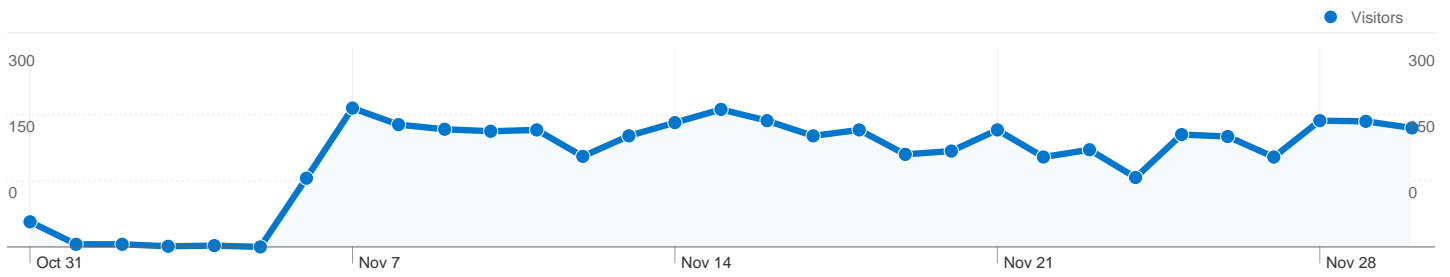

Site Usage

4,756 Visits

28.62% Bounce Rate

26,584 Pageviews

00:03:48 Avg. Time on Site

5.59 Pages/Visit

63.60% % New Visits

Visitors Overview

Map Overlay

Traffic Sources Overview

Content Overview

Pages	Pageviews	% Pageviews
/	5,701	21.45%
/about	1,619	6.09%
/resident-info/telephone-	1,294	4.87%
/home-sales	1,103	4.15%
/about/amenities-and-	657	2.47%

3,672 people visited this site

4,756 Visits

3,672 Absolute Unique Visitors

26,584 Pageviews

5.59 Average Pageviews

00:03:48 Time on Site

28.62% Bounce Rate

63.60% New Visits

4,756 visits came from 45 countries/territories

Site Usage

Country/Territory	Visits	Pages/Visit	Avg. Time on Site	% New Visits	Bounce Rate
United States	4,545	5.64	00:03:50	63.10%	27.88%
Canada	26	6.31	00:03:56	80.77%	34.62%
China	22	2.95	00:01:39	68.18%	40.91%
Japan	20	3.95	00:05:22	80.00%	25.00%
United Kingdom	12	3.83	00:03:47	83.33%	41.67%
France	12	7.08	00:06:22	25.00%	33.33%
Russia	11	1.27	00:00:08	100.00%	72.73%
(not set)	9	4.33	00:04:34	44.44%	33.33%
Taiwan	9	4.67	00:05:37	55.56%	33.33%