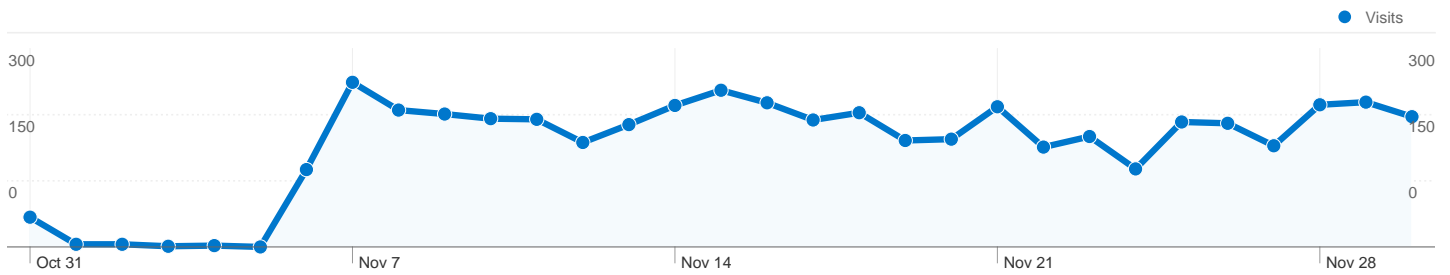

Site Usage

4,756 Visits

28.62% Bounce Rate

26,584 Pageviews

00:03:48 Avg. Time on Site

5.59 Pages/Visit

63.60% % New Visits

Visitors Overview

3,672 people visited this site

4,756 Visits

3,672 Absolute Unique Visitors

26,584 Pageviews

5.59 Average Pageviews

00:03:48 Time on Site

28.62% Bounce Rate

63.60% New Visits

Technical Profile

Browser	Visits	% visits
Internet Explorer	1,957	41.15%
Safari	1,209	25.42%
Firefox	968	20.35%
Chrome	463	9.74%
Android Browser	71	1.49%

All traffic sources sent a total of 4,756 visits

4,756 visits came from 45 countries/territories

Site Usage

Country/Territory	Visits	Pages/Visit	Avg. Time on Site	% New Visits	Bounce Rate
United States	4,545	5.64	00:03:50	63.10%	27.88%
Canada	26	6.31	00:03:56	80.77%	34.62%
China	22	2.95	00:01:39	68.18%	40.91%
Japan	20	3.95	00:05:22	80.00%	25.00%
United Kingdom	12	3.83	00:03:47	83.33%	41.67%
France	12	7.08	00:06:22	25.00%	33.33%
Russia	11	1.27	00:00:08	100.00%	72.73%
(not set)	9	4.33	00:04:34	44.44%	33.33%
Taiwan	9	4.67	00:05:37	55.56%	33.33%