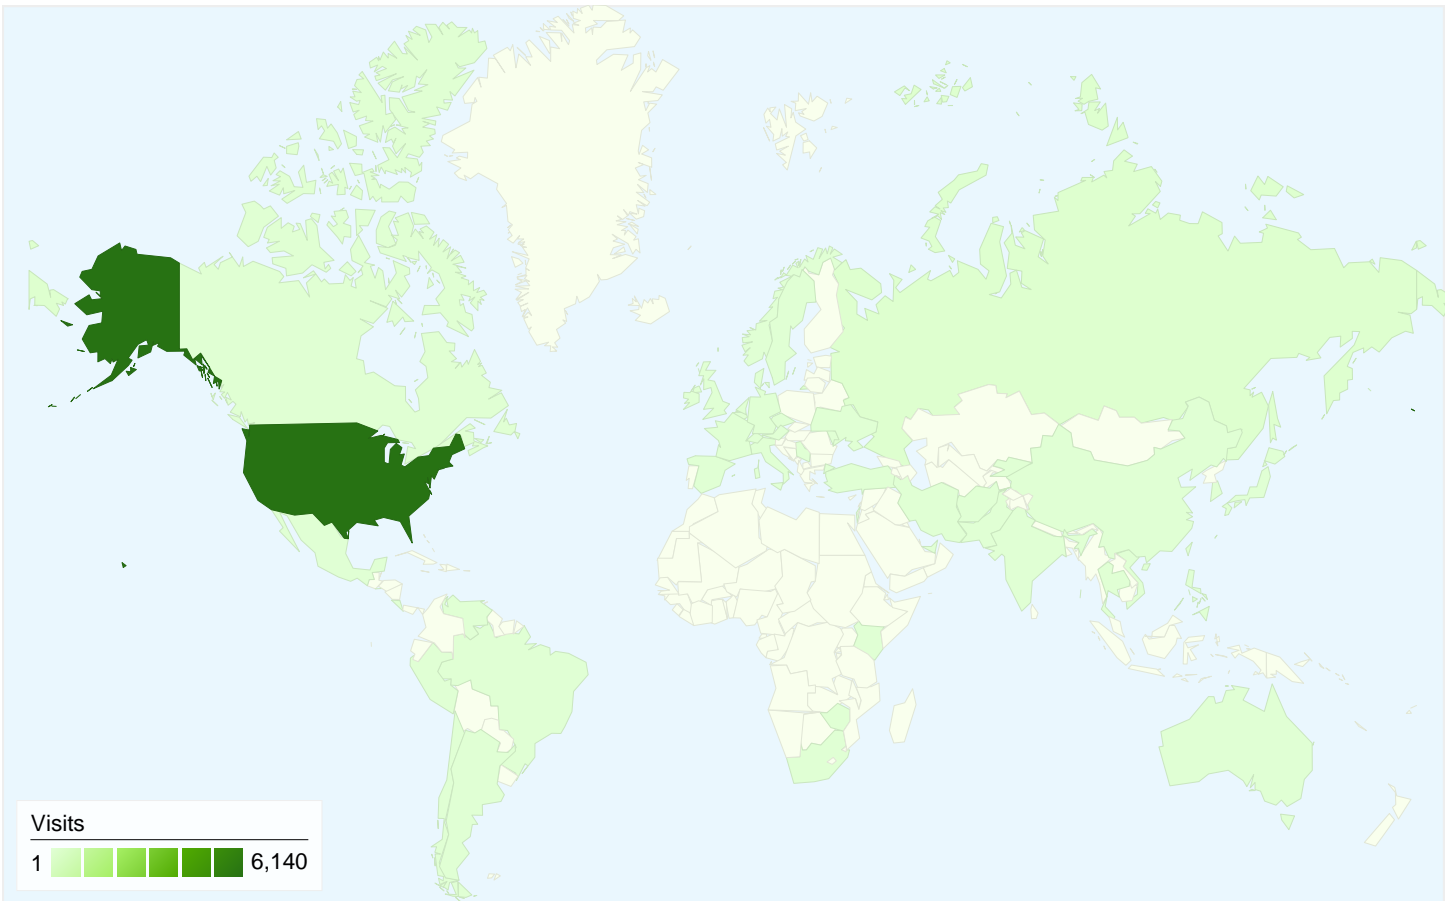

Visitors
5,010

Map Overlay

Traffic Sources Overview

- **Search Engines**
4,853.00 (75.54%)
- **Direct Traffic**
908.00 (14.13%)
- **Referring Sites**
663.00 (10.32%)

Content Overview

Pages	Pageviews	% Pageviews
/	7,793	20.25%
/about	2,518	6.54%
/home-sales	1,754	4.56%
/resident-info/telephone-	1,738	4.52%
/about/amenities-and-	1,054	2.74%

5,010 people visited this site

6,424 Visits

5,010 Absolute Unique Visitors

38,484 Pageviews

5.99 Average Pageviews

00:03:42 Time on Site

28.07% Bounce Rate

66.73% New Visits

Technical Profile

Browser	Visits	% visits
Internet Explorer	2,538	39.51%
Safari	1,780	27.71%
Firefox	1,231	19.16%
Chrome	645	10.04%
Android Browser	121	1.88%

All traffic sources sent a total of 6,424 visits

6,424 visits came from 53 countries/territories

Site Usage

Country/Territory	Visits	Pages/Visit	Avg. Time on Site	% New Visits	Bounce Rate
Visits 6,424 % of Site Total: 100.00%	Pages/Visit 5.99 Site Avg: 5.99 (0.00%)	Avg. Time on Site 00:03:42 Site Avg: 00:03:42 (0.00%)	% New Visits 66.84% Site Avg: 66.73% (0.16%)	Bounce Rate 28.07% Site Avg: 28.07% (0.00%)	
United States	6,140	6.11	00:03:46	66.35%	26.64%
Russia	93	1.19	00:00:06	91.40%	88.17%
Canada	27	5.63	00:03:43	74.07%	11.11%
France	17	2.41	00:01:16	23.53%	82.35%
Czech Republic	16	2.88	00:04:17	6.25%	68.75%
(not set)	11	2.64	00:01:16	72.73%	63.64%
United Kingdom	10	5.50	00:02:04	80.00%	30.00%
Germany	8	3.62	00:04:17	75.00%	25.00%
India	8	1.50	00:00:57	87.50%	50.00%