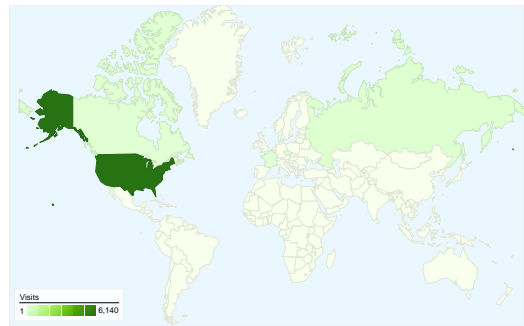

Site Usage

6,424 Visits

28.07% Bounce Rate

38,484 Pageviews

00:03:42 Avg. Time on Site

5.99 Pages/Visit

66.73% % New Visits

Visitors Overview

Visitors
5,010

Map Overlay

Traffic Sources Overview

- **Search Engines**
4,853.00 (75.54%)
- **Direct Traffic**
908.00 (14.13%)
- **Referring Sites**
663.00 (10.32%)

Content Overview

Pages	Pageviews	% Pageviews
/	7,793	20.25%
/about	2,518	6.54%
/home-sales	1,754	4.56%
/resident-info/telephone-	1,738	4.52%
/about/amenities-and-	1,054	2.74%

6,424 visits came from 53 countries/territories

Site Usage

Country/Territory	Visits	Pages/Visit	Avg. Time on Site	% New Visits	Bounce Rate
Visits 6,424 % of Site Total: 100.00%	Pages/Visit 5.99 Site Avg: 5.99 (0.00%)	Avg. Time on Site 00:03:42 Site Avg: 00:03:42 (0.00%)	% New Visits 66.84% Site Avg: 66.73% (0.16%)	Bounce Rate 28.07% Site Avg: 28.07% (0.00%)	
United States	6,140	6.11	00:03:46	66.35%	26.64%
Russia	93	1.19	00:00:06	91.40%	88.17%
Canada	27	5.63	00:03:43	74.07%	11.11%
France	17	2.41	00:01:16	23.53%	82.35%
Czech Republic	16	2.88	00:04:17	6.25%	68.75%
(not set)	11	2.64	00:01:16	72.73%	63.64%
United Kingdom	10	5.50	00:02:04	80.00%	30.00%
Germany	8	3.62	00:04:17	75.00%	25.00%
India	8	1.50	00:00:57	87.50%	50.00%

Netherlands	7	6.00	00:01:47	85.71%	42.86%
-------------	---	------	----------	--------	--------

Pages on this site were viewed a total of 38,484 times

 **38,484 Pageviews**

 **28,078 Unique Views**

 **28.07% Bounce Rate**