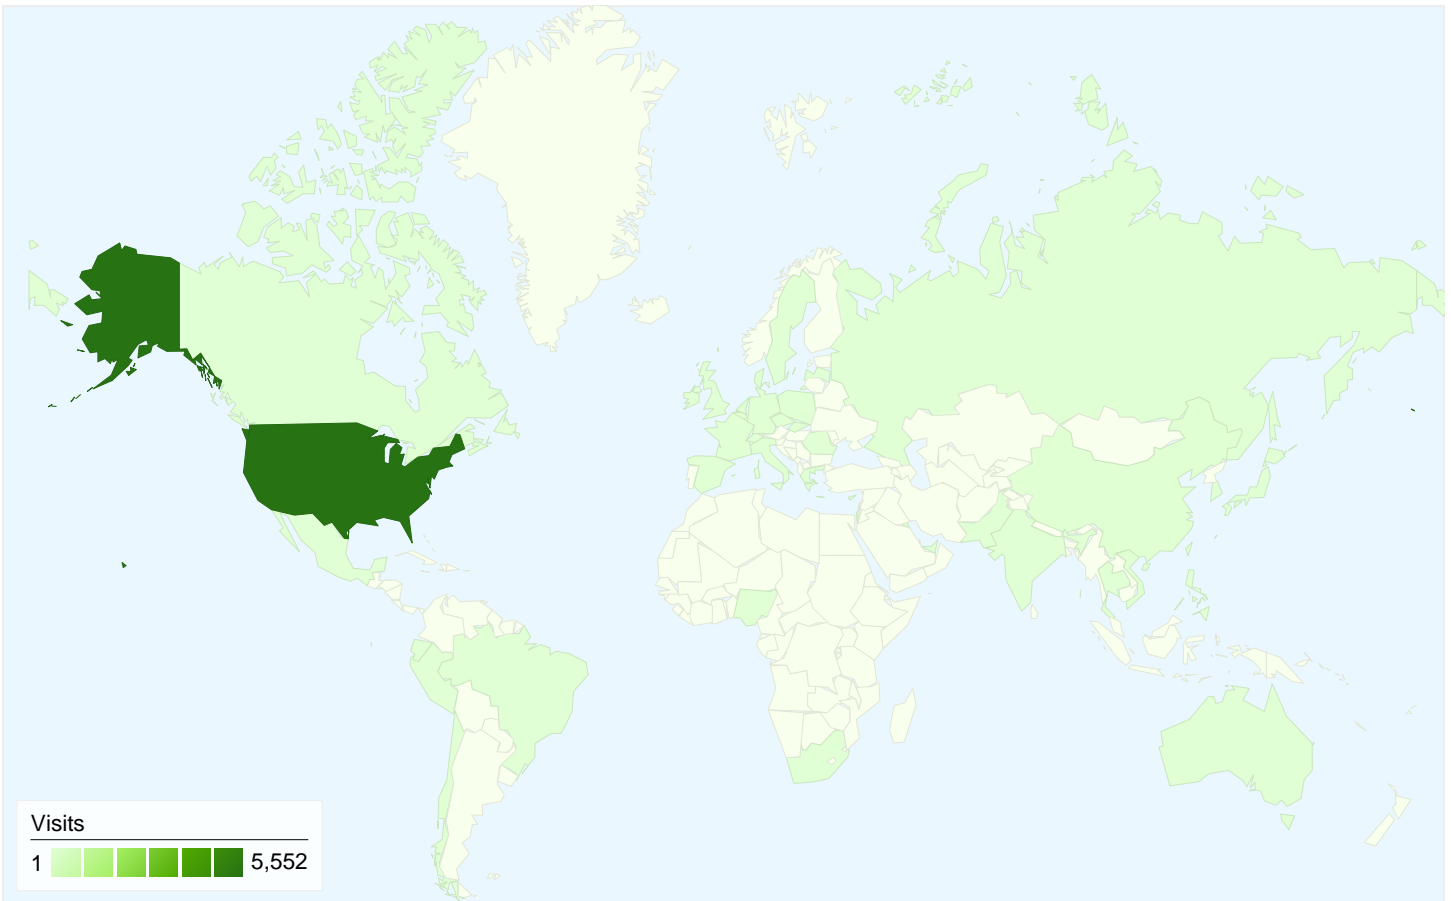

## 4,228 people visited this site

5,807 Visits

4,228 Absolute Unique Visitors

32,290 Pageviews

5.56 Average Pageviews

00:03:54 Time on Site

28.79% Bounce Rate

60.60% New Visits

All traffic sources sent a total of 5,807 visits

-  19.05% Direct Traffic
-  13.05% Referring Sites
-  67.90% Search Engines

- Search Engines  
3,943.00 (67.90%)
- Direct Traffic  
1,106.00 (19.05%)
- Referring Sites  
758.00 (13.05%)

## 5,807 visits came from 43 countries/territories

Site Usage

Country/Territory	Visits	Pages/Visit	Avg. Time on Site	% New Visits	Bounce Rate
<b>United States</b>	<b>5,552</b>	5.66	00:03:57	61.04%	27.52%
Netherlands	88	1.05	00:00:01	2.27%	98.86%
China	23	6.43	00:09:15	65.22%	13.04%
Canada	14	3.07	00:01:02	92.86%	35.71%
United Kingdom	13	5.00	00:06:08	100.00%	38.46%
India	10	2.40	00:01:21	90.00%	40.00%
Russia	9	1.11	00:00:03	88.89%	88.89%
France	8	3.25	00:01:52	100.00%	37.50%
Czech Republic	7	3.71	00:08:12	0.00%	71.43%