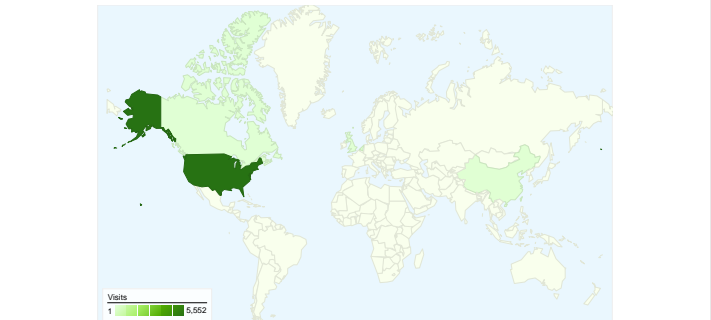

Map Overlay