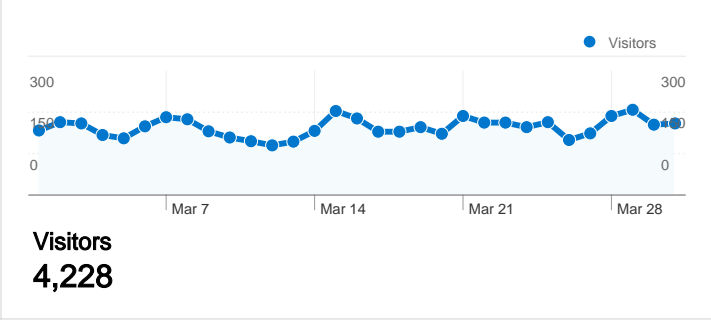

**Site Usage**

**5,807** Visits

**28.79%** Bounce Rate

**32,290** Pageviews

**00:03:54** Avg. Time on Site

**5.56** Pages/Visit

**60.60%** % New Visits

**Visitors Overview**

## 4,228 people visited this site

5,807 Visits

4,228 Absolute Unique Visitors

32,290 Pageviews

5.56 Average Pageviews

00:03:54 Time on Site

28.79% Bounce Rate

60.60% New Visits

## 5,807 visits came from 43 countries/territories

Site Usage

Country/Territory	Visits	Pages/Visit	Avg. Time on Site	% New Visits	Bounce Rate
<b>United States</b>	<b>5,552</b>	5.66	00:03:57	61.04%	27.52%
Netherlands	88	1.05	00:00:01	2.27%	98.86%
China	23	6.43	00:09:15	65.22%	13.04%
Canada	14	3.07	00:01:02	92.86%	35.71%
United Kingdom	13	5.00	00:06:08	100.00%	38.46%
India	10	2.40	00:01:21	90.00%	40.00%
Russia	9	1.11	00:00:03	88.89%	88.89%
France	8	3.25	00:01:52	100.00%	37.50%
Czech Republic	7	3.71	00:08:12	0.00%	71.43%

South Korea	7	7.14	00:08:23	57.14%	42.86%
					1 - 10 of 43

Pages on this site were viewed a total of 32,290 times

32,290 Pageviews

24,096 Unique Views

28.79% Bounce Rate