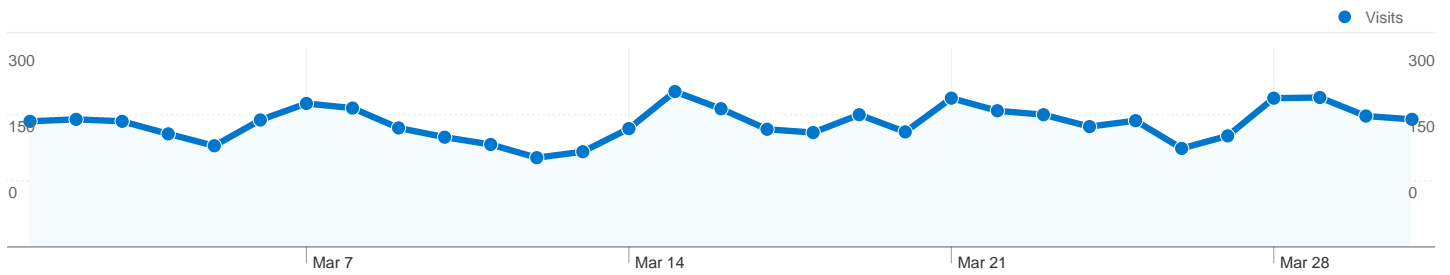

**Site Usage**

**5,807** Visits

**28.79%** Bounce Rate

**32,290** Pageviews

**00:03:54** Avg. Time on Site

**5.56** Pages/Visit

**60.60%** % New Visits

**Visitors Overview**

## 4,228 people visited this site

5,807 Visits

4,228 Absolute Unique Visitors

32,290 Pageviews

5.56 Average Pageviews

00:03:54 Time on Site

28.79% Bounce Rate

60.60% New Visits

All traffic sources sent a total of 5,807 visits

-  19.05% Direct Traffic
-  13.05% Referring Sites
-  67.90% Search Engines

- Search Engines  
3,943.00 (67.90%)
- Direct Traffic  
1,106.00 (19.05%)
- Referring Sites  
758.00 (13.05%)

## 5,807 visits came from 43 countries/territories

Site Usage

Country/Territory	Visits	Pages/Visit	Avg. Time on Site	% New Visits	Bounce Rate
<b>United States</b>	<b>5,552</b>	5.66	00:03:57	61.04%	27.52%
Netherlands	88	1.05	00:00:01	2.27%	98.86%
China	23	6.43	00:09:15	65.22%	13.04%
Canada	14	3.07	00:01:02	92.86%	35.71%
United Kingdom	13	5.00	00:06:08	100.00%	38.46%
India	10	2.40	00:01:21	90.00%	40.00%
Russia	9	1.11	00:00:03	88.89%	88.89%
France	8	3.25	00:01:52	100.00%	37.50%
Czech Republic	7	3.71	00:08:12	0.00%	71.43%