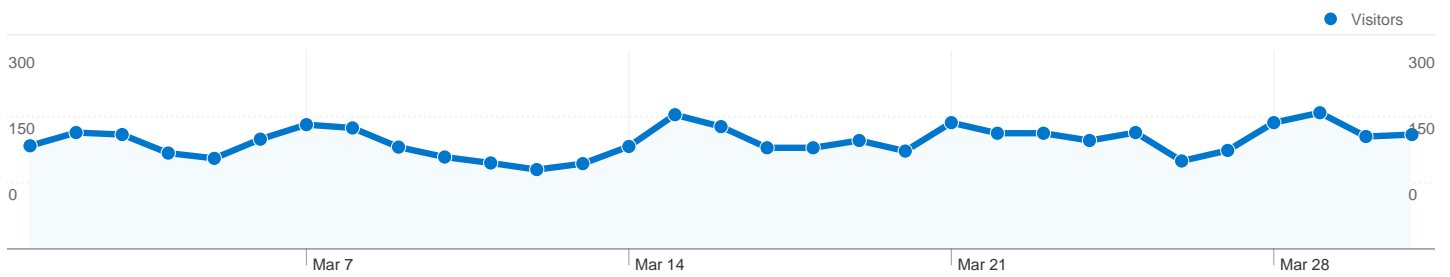

**Site Usage**

**5,807** Visits

**28.79%** Bounce Rate

**32,290** Pageviews

**00:03:54** Avg. Time on Site

**5.56** Pages/Visit

**60.60%** % New Visits

**Visitors Overview**

**Map Overlay**

**Traffic Sources Overview**

**Content Overview**

Pages	Pageviews	% Pageviews
/	6,990	21.65%
/about	2,037	6.31%
/home-sales	1,352	4.19%
/resident-info/telephone-	1,345	4.17%
/about/amenities-and-	789	2.44%

## 4,228 people visited this site

5,807 Visits

4,228 Absolute Unique Visitors

32,290 Pageviews

5.56 Average Pageviews

00:03:54 Time on Site

28.79% Bounce Rate

60.60% New Visits

## 5,807 visits came from 43 countries/territories

Site Usage

Country/Territory	Visits	Pages/Visit	Avg. Time on Site	% New Visits	Bounce Rate
<b>United States</b>	<b>5,552</b>	5.66	00:03:57	61.04%	27.52%
Netherlands	88	1.05	00:00:01	2.27%	98.86%
China	23	6.43	00:09:15	65.22%	13.04%
Canada	14	3.07	00:01:02	92.86%	35.71%
United Kingdom	13	5.00	00:06:08	100.00%	38.46%
India	10	2.40	00:01:21	90.00%	40.00%
Russia	9	1.11	00:00:03	88.89%	88.89%
France	8	3.25	00:01:52	100.00%	37.50%
Czech Republic	7	3.71	00:08:12	0.00%	71.43%