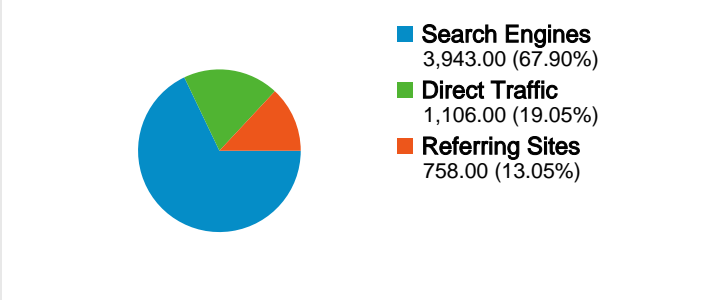

**Site Usage**

**5,807** Visits

**28.79%** Bounce Rate

**32,290** Pageviews

**00:03:54** Avg. Time on Site

**5.56** Pages/Visit

**60.60%** % New Visits

**Visitors Overview**

**Map Overlay**

**Traffic Sources Overview**

**Content Overview**

Pages	Pageviews	% Pageviews
/	6,990	21.65%
/about	2,037	6.31%
/home-sales	1,352	4.19%
/resident-info/telephone-	1,345	4.17%
/about/amenities-and-	789	2.44%

## 4,228 people visited this site

5,807 Visits

4,228 Absolute Unique Visitors

32,290 Pageviews

5.56 Average Pageviews

00:03:54 Time on Site

28.79% Bounce Rate

60.60% New Visits

## 5,807 visits came from 43 countries/territories

Site Usage

Country/Territory	Visits	Pages/Visit	Avg. Time on Site	% New Visits	Bounce Rate
<b>United States</b>	<b>5,552</b>	5.66	00:03:57	61.04%	27.52%
Netherlands	88	1.05	00:00:01	2.27%	98.86%
China	23	6.43	00:09:15	65.22%	13.04%
Canada	14	3.07	00:01:02	92.86%	35.71%
United Kingdom	13	5.00	00:06:08	100.00%	38.46%
India	10	2.40	00:01:21	90.00%	40.00%
Russia	9	1.11	00:00:03	88.89%	88.89%
France	8	3.25	00:01:52	100.00%	37.50%
Czech Republic	7	3.71	00:08:12	0.00%	71.43%