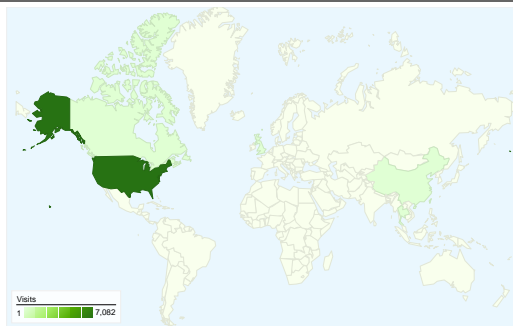

Visitors
5,438

Map Overlay

Traffic Sources Overview

- **Search Engines**
4,911.00 (67.29%)
- **Direct Traffic**
1,280.00 (17.54%)
- **Referring Sites**
1,107.00 (15.17%)

Content Overview

Pages	Pageviews	% Pageviews
/	8,426	21.36%
/about	2,358	5.98%
/resident-info/telephone-	1,906	4.83%
/home-sales	1,702	4.32%
/about/amenities-and-	920	2.33%

5,438 people visited this site

7,298 Visits

5,438 Absolute Unique Visitors

39,440 Pageviews

5.40 Average Pageviews

00:03:58 Time on Site

30.09% Bounce Rate

61.51% New Visits

All traffic sources sent a total of 7,298 visits

-  17.54% Direct Traffic
-  15.17% Referring Sites
-  67.29% Search Engines

- Search Engines
4,911.00 (67.29%)
- Direct Traffic
1,280.00 (17.54%)
- Referring Sites
1,107.00 (15.17%)

7,298 visits came from 51 countries/territories

Site Usage

Country/Territory	Visits	Pages/Visit	Avg. Time on Site	% New Visits	Bounce Rate
United States	7,082	5.41	00:03:59	60.93%	29.81%
Canada	33	4.45	00:02:24	69.70%	36.36%
United Kingdom	18	4.00	00:01:35	88.89%	44.44%
China	17	3.76	00:01:32	64.71%	35.29%
Thailand	13	8.23	00:07:08	69.23%	30.77%
Germany	11	11.55	00:07:49	81.82%	18.18%
Pakistan	9	2.00	00:01:51	100.00%	55.56%
Japan	9	4.22	00:02:08	77.78%	55.56%
France	7	6.29	00:09:01	85.71%	14.29%