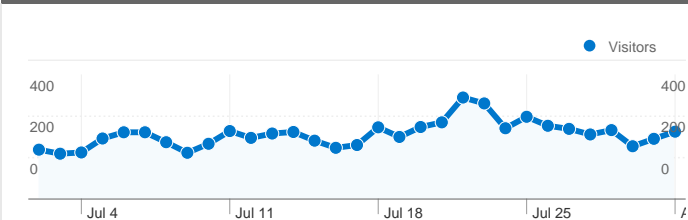

Site Usage

7,298 Visits

30.09% Bounce Rate

39,440 Pageviews

00:03:58 Avg. Time on Site

5.40 Pages/Visit

61.51% % New Visits

Visitors Overview

5,438 people visited this site

7,298 Visits

5,438 Absolute Unique Visitors

39,440 Pageviews

5.40 Average Pageviews

00:03:58 Time on Site

30.09% Bounce Rate

61.51% New Visits

All traffic sources sent a total of 7,298 visits

-  17.54% Direct Traffic
-  15.17% Referring Sites
-  67.29% Search Engines

- Search Engines
4,911.00 (67.29%)
- Direct Traffic
1,280.00 (17.54%)
- Referring Sites
1,107.00 (15.17%)

7,298 visits came from 51 countries/territories

Site Usage

Country/Territory	Visits	Pages/Visit	Avg. Time on Site	% New Visits	Bounce Rate
United States	7,082	5.41	00:03:59	60.93%	29.81%
Canada	33	4.45	00:02:24	69.70%	36.36%
United Kingdom	18	4.00	00:01:35	88.89%	44.44%
China	17	3.76	00:01:32	64.71%	35.29%
Thailand	13	8.23	00:07:08	69.23%	30.77%
Germany	11	11.55	00:07:49	81.82%	18.18%
Pakistan	9	2.00	00:01:51	100.00%	55.56%
Japan	9	4.22	00:02:08	77.78%	55.56%
France	7	6.29	00:09:01	85.71%	14.29%