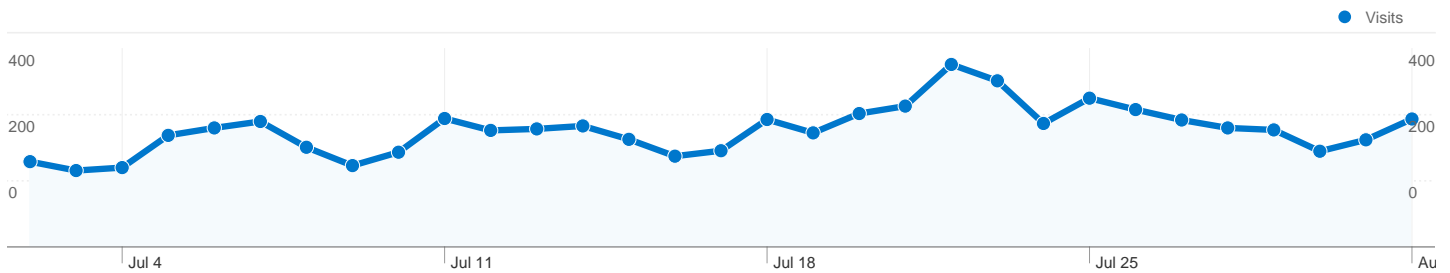

Site Usage

7,298 Visits

30.09% Bounce Rate

39,440 Pageviews

00:03:58 Avg. Time on Site

5.40 Pages/Visit

61.51% % New Visits

Visitors Overview

5,438 people visited this site

7,298 Visits

5,438 Absolute Unique Visitors

39,440 Pageviews

5.40 Average Pageviews

00:03:58 Time on Site

30.09% Bounce Rate

61.51% New Visits

All traffic sources sent a total of 7,298 visits

-  17.54% Direct Traffic
-  15.17% Referring Sites
-  67.29% Search Engines

- Search Engines
4,911.00 (67.29%)
- Direct Traffic
1,280.00 (17.54%)
- Referring Sites
1,107.00 (15.17%)

7,298 visits came from 51 countries/territories

Site Usage

Country/Territory	Visits	Pages/Visit	Avg. Time on Site	% New Visits	Bounce Rate
United States	7,082	5.41	00:03:59	60.93%	29.81%
Canada	33	4.45	00:02:24	69.70%	36.36%
United Kingdom	18	4.00	00:01:35	88.89%	44.44%
China	17	3.76	00:01:32	64.71%	35.29%
Thailand	13	8.23	00:07:08	69.23%	30.77%
Germany	11	11.55	00:07:49	81.82%	18.18%
Pakistan	9	2.00	00:01:51	100.00%	55.56%
Japan	9	4.22	00:02:08	77.78%	55.56%
France	7	6.29	00:09:01	85.71%	14.29%