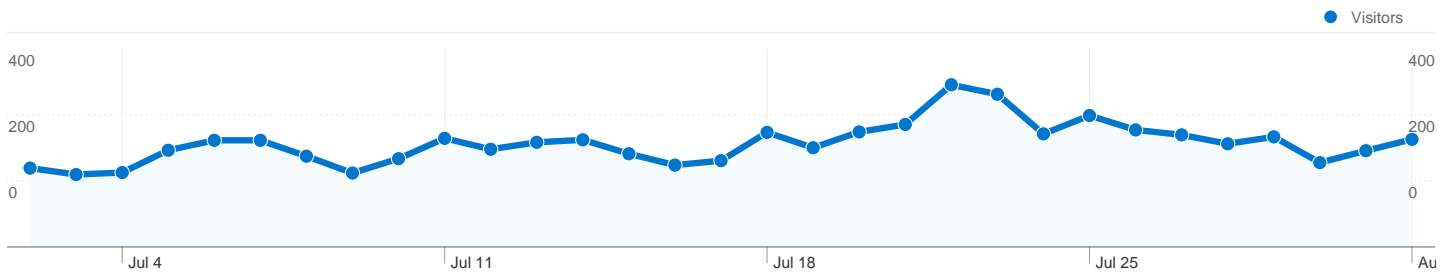

Site Usage

7,298 Visits

30.09% Bounce Rate

39,440 Pageviews

00:03:58 Avg. Time on Site

5.40 Pages/Visit

61.51% % New Visits

Visitors Overview

Visitors
5,438

Map Overlay

Traffic Sources Overview

- **Search Engines**
4,911.00 (67.29%)
- **Direct Traffic**
1,280.00 (17.54%)
- **Referring Sites**
1,107.00 (15.17%)

Content Overview

Pages	Pageviews	% Pageviews
/	8,426	21.36%
/about	2,358	5.98%
/resident-info/telephone-	1,906	4.83%
/home-sales	1,702	4.32%
/about/amenities-and-	920	2.33%

5,438 people visited this site

7,298 Visits

5,438 Absolute Unique Visitors

39,440 Pageviews

5.40 Average Pageviews

00:03:58 Time on Site

30.09% Bounce Rate

61.51% New Visits

7,298 visits came from 51 countries/territories

Site Usage

Country/Territory	Visits	Pages/Visit	Avg. Time on Site	% New Visits	Bounce Rate
United States	7,082	5.41	00:03:59	60.93%	29.81%
Canada	33	4.45	00:02:24	69.70%	36.36%
United Kingdom	18	4.00	00:01:35	88.89%	44.44%
China	17	3.76	00:01:32	64.71%	35.29%
Thailand	13	8.23	00:07:08	69.23%	30.77%
Germany	11	11.55	00:07:49	81.82%	18.18%
Pakistan	9	2.00	00:01:51	100.00%	55.56%
Japan	9	4.22	00:02:08	77.78%	55.56%
France	7	6.29	00:09:01	85.71%	14.29%