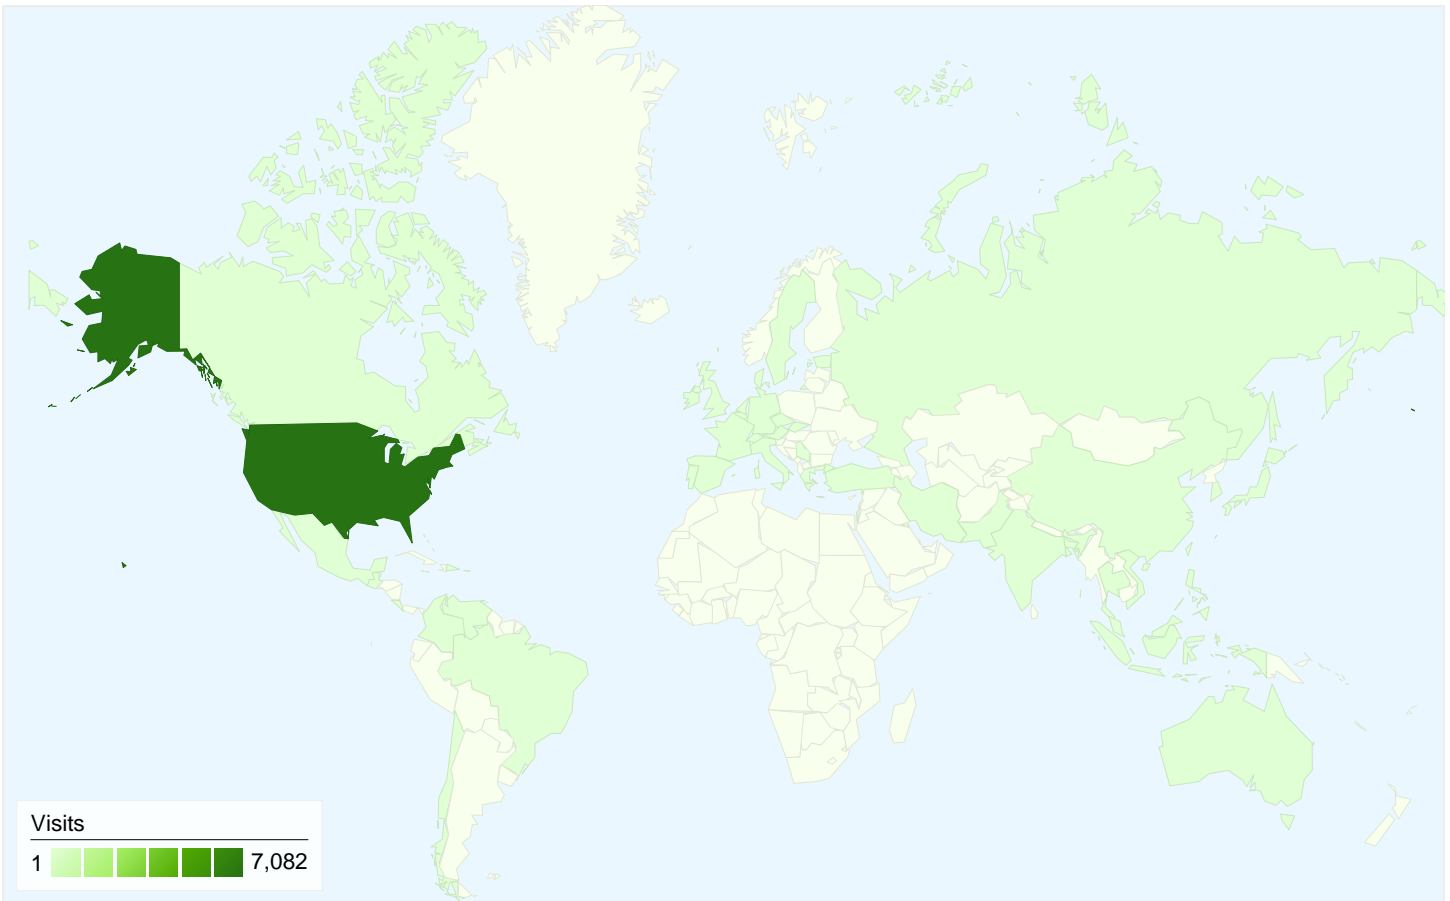

Visitors
5,438

Map Overlay

Traffic Sources Overview

- **Search Engines**
4,911.00 (67.29%)
- **Direct Traffic**
1,280.00 (17.54%)
- **Referring Sites**
1,107.00 (15.17%)

Content Overview

Pages	Pageviews	% Pageviews
/	8,426	21.36%
/about	2,358	5.98%
/resident-info/telephone-	1,906	4.83%
/home-sales	1,702	4.32%
/about/amenities-and-	920	2.33%

5,438 people visited this site

7,298 Visits

5,438 Absolute Unique Visitors

39,440 Pageviews

5.40 Average Pageviews

00:03:58 Time on Site

30.09% Bounce Rate

61.51% New Visits

All traffic sources sent a total of 7,298 visits

-  17.54% Direct Traffic
-  15.17% Referring Sites
-  67.29% Search Engines

- Search Engines
4,911.00 (67.29%)
- Direct Traffic
1,280.00 (17.54%)
- Referring Sites
1,107.00 (15.17%)

7,298 visits came from 51 countries/territories

Site Usage

Country/Territory	Visits	Pages/Visit	Avg. Time on Site	% New Visits	Bounce Rate
United States	7,082	5.41	00:03:59	60.93%	29.81%
Canada	33	4.45	00:02:24	69.70%	36.36%
United Kingdom	18	4.00	00:01:35	88.89%	44.44%
China	17	3.76	00:01:32	64.71%	35.29%
Thailand	13	8.23	00:07:08	69.23%	30.77%
Germany	11	11.55	00:07:49	81.82%	18.18%
Pakistan	9	2.00	00:01:51	100.00%	55.56%
Japan	9	4.22	00:02:08	77.78%	55.56%
France	7	6.29	00:09:01	85.71%	14.29%