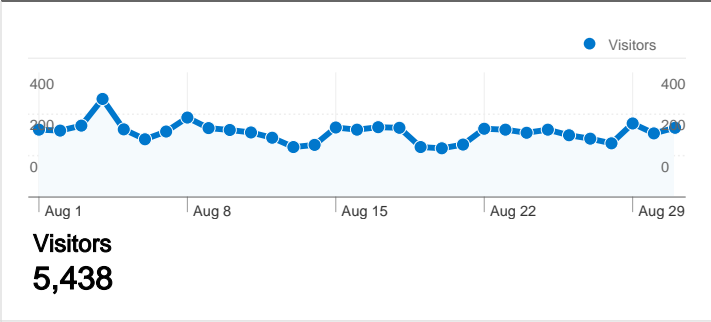

Site Usage

7,631 Visits

30.76% Bounce Rate

40,383 Pageviews

00:03:38 Avg. Time on Site

5.29 Pages/Visit

58.85% % New Visits

Visitors Overview

5,438 people visited this site

7,631 Visits

5,438 Absolute Unique Visitors

40,383 Pageviews

5.29 Average Pageviews

00:03:38 Time on Site

30.76% Bounce Rate

58.85% New Visits

All traffic sources sent a total of 7,631 visits

-  15.73% Direct Traffic
-  15.20% Referring Sites
-  69.07% Search Engines

- Search Engines
5,271.00 (69.07%)
- Direct Traffic
1,200.00 (15.73%)
- Referring Sites
1,160.00 (15.20%)

7,631 visits came from 47 countries/territories

Site Usage

Country/Territory	Visits	Pages/Visit	Avg. Time on Site	% New Visits	Bounce Rate
United States	7,353	5.36	00:03:41	58.07%	29.91%
Brazil	42	2.10	00:00:45	88.10%	78.57%
Canada	35	4.37	00:02:51	62.86%	42.86%
United Kingdom	26	3.08	00:00:45	96.15%	69.23%
Germany	15	3.27	00:03:35	80.00%	60.00%
India	13	2.46	00:01:23	100.00%	61.54%
(not set)	12	2.25	00:01:55	75.00%	33.33%
Philippines	11	3.45	00:01:20	81.82%	63.64%
South Korea	11	5.36	00:02:39	27.27%	27.27%