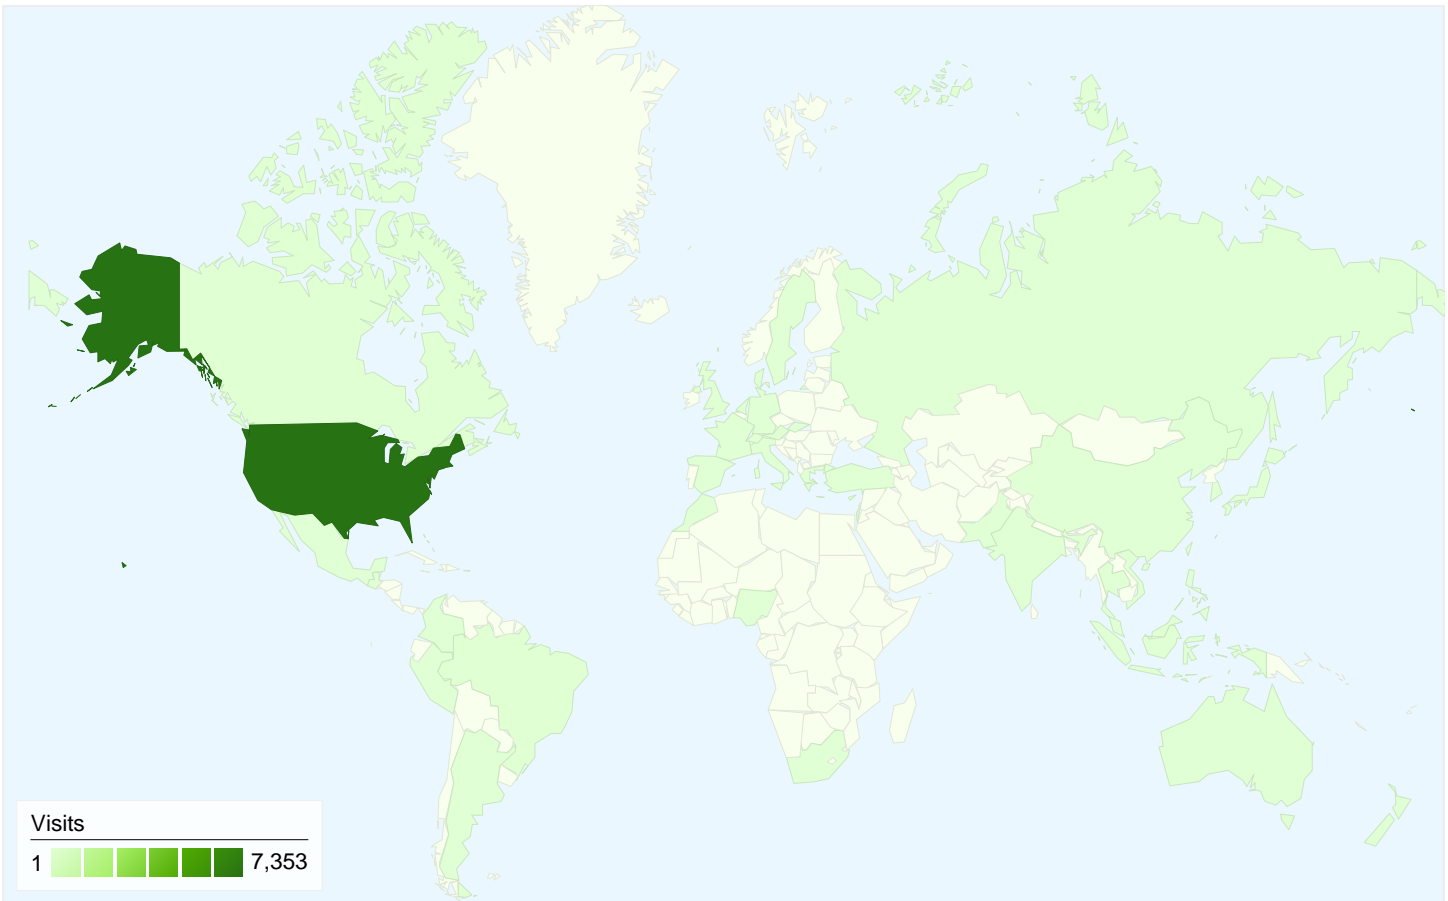

5,438 people visited this site

7,631 Visits

5,438 Absolute Unique Visitors

40,383 Pageviews

5.29 Average Pageviews

00:03:38 Time on Site

30.76% Bounce Rate

58.85% New Visits

All traffic sources sent a total of 7,631 visits

-  15.73% Direct Traffic
-  15.20% Referring Sites
-  69.07% Search Engines

- Search Engines
5,271.00 (69.07%)
- Direct Traffic
1,200.00 (15.73%)
- Referring Sites
1,160.00 (15.20%)

7,631 visits came from 47 countries/territories

Site Usage

Country/Territory	Visits	Pages/Visit	Avg. Time on Site	% New Visits	Bounce Rate
United States	7,353	5.36	00:03:41	58.07%	29.91%
Brazil	42	2.10	00:00:45	88.10%	78.57%
Canada	35	4.37	00:02:51	62.86%	42.86%
United Kingdom	26	3.08	00:00:45	96.15%	69.23%
Germany	15	3.27	00:03:35	80.00%	60.00%
India	13	2.46	00:01:23	100.00%	61.54%
(not set)	12	2.25	00:01:55	75.00%	33.33%
Philippines	11	3.45	00:01:20	81.82%	63.64%
South Korea	11	5.36	00:02:39	27.27%	27.27%