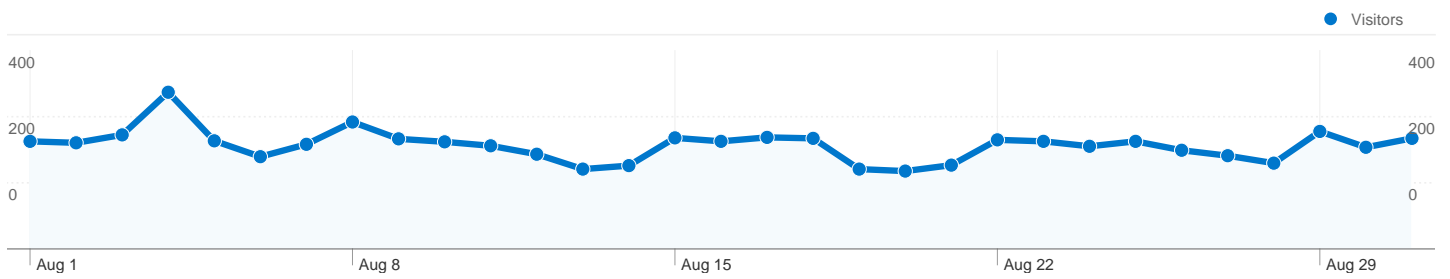

Site Usage

7,631 Visits

30.76% Bounce Rate

40,383 Pageviews

00:03:38 Avg. Time on Site

5.29 Pages/Visit

58.85% % New Visits

Visitors Overview

Map Overlay

Traffic Sources Overview

Content Overview

Pages	Pageviews	% Pageviews
/	8,518	21.09%
/about	2,416	5.98%
/resident-info/telephone-	1,870	4.63%
/home-sales	1,834	4.54%
/about/amenities-and-	945	2.34%

5,438 people visited this site

7,631 Visits

5,438 Absolute Unique Visitors

40,383 Pageviews

5.29 Average Pageviews

00:03:38 Time on Site

30.76% Bounce Rate

58.85% New Visits

7,631 visits came from 47 countries/territories

Site Usage

Country/Territory	Visits	Pages/Visit	Avg. Time on Site	% New Visits	Bounce Rate
United States	7,353	5.36	00:03:41	58.07%	29.91%
Brazil	42	2.10	00:00:45	88.10%	78.57%
Canada	35	4.37	00:02:51	62.86%	42.86%
United Kingdom	26	3.08	00:00:45	96.15%	69.23%
Germany	15	3.27	00:03:35	80.00%	60.00%
India	13	2.46	00:01:23	100.00%	61.54%
(not set)	12	2.25	00:01:55	75.00%	33.33%
Philippines	11	3.45	00:01:20	81.82%	63.64%
South Korea	11	5.36	00:02:39	27.27%	27.27%