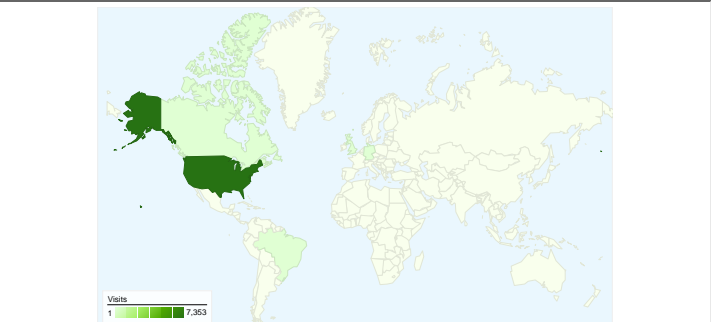

Map Overlay