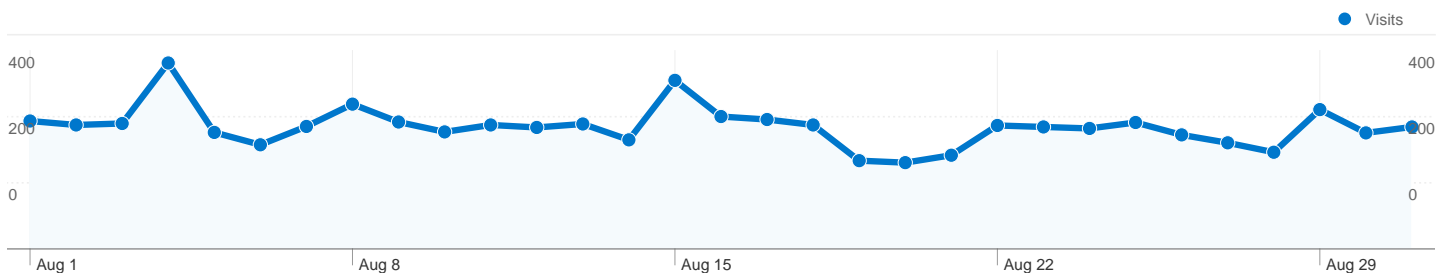

Site Usage

7,631 Visits

30.76% Bounce Rate

40,383 Pageviews

00:03:38 Avg. Time on Site

5.29 Pages/Visit

58.85% % New Visits

Visitors Overview

5,438 people visited this site

7,631 Visits

5,438 Absolute Unique Visitors

40,383 Pageviews

5.29 Average Pageviews

00:03:38 Time on Site

30.76% Bounce Rate

58.85% New Visits

All traffic sources sent a total of 7,631 visits

-  15.73% Direct Traffic
-  15.20% Referring Sites
-  69.07% Search Engines

- Search Engines
5,271.00 (69.07%)
- Direct Traffic
1,200.00 (15.73%)
- Referring Sites
1,160.00 (15.20%)

7,631 visits came from 47 countries/territories

Site Usage

Country/Territory	Visits	Pages/Visit	Avg. Time on Site	% New Visits	Bounce Rate
United States	7,353	5.36	00:03:41	58.07%	29.91%
Brazil	42	2.10	00:00:45	88.10%	78.57%
Canada	35	4.37	00:02:51	62.86%	42.86%
United Kingdom	26	3.08	00:00:45	96.15%	69.23%
Germany	15	3.27	00:03:35	80.00%	60.00%
India	13	2.46	00:01:23	100.00%	61.54%
(not set)	12	2.25	00:01:55	75.00%	33.33%
Philippines	11	3.45	00:01:20	81.82%	63.64%
South Korea	11	5.36	00:02:39	27.27%	27.27%