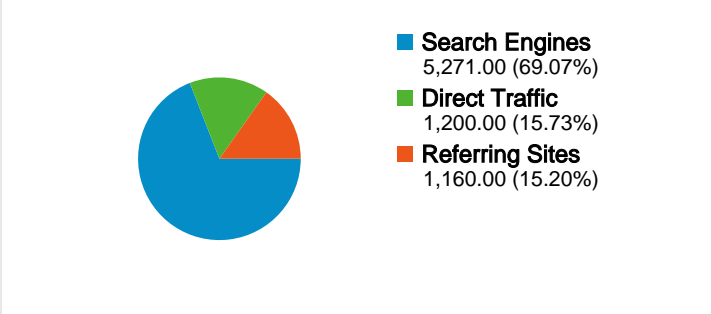

Traffic Sources Overview

Content Overview

Pages	Pageviews	% Pageviews
/	8,518	21.09%
/about	2,416	5.98%
/resident-info/telephone-	1,870	4.63%
/home-sales	1,834	4.54%
/about/amenities-and-	945	2.34%