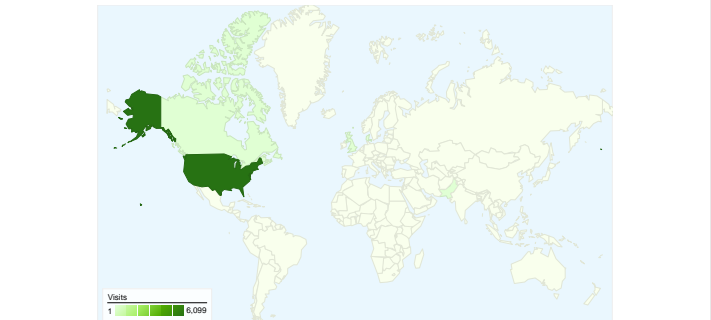

Site Usage

6,294 Visits

28.81% Bounce Rate

34,056 Pageviews

00:03:42 Avg. Time on Site

5.41 Pages/Visit

60.03% % New Visits

Visitors Overview

Map Overlay

Traffic Sources Overview

Content Overview

Pages	Pageviews	% Pageviews
/	7,287	21.40%
/about	2,119	6.22%
/resident-info/telephone-	1,634	4.80%
/home-sales	1,354	3.98%
/about/amenities-and-	796	2.34%

4,676 people visited this site

6,294 Visits

4,676 Absolute Unique Visitors

34,056 Pageviews

5.41 Average Pageviews

00:03:42 Time on Site

28.81% Bounce Rate

60.03% New Visits

6,294 visits came from 46 countries/territories

Site Usage

Country/Territory	Visits	Pages/Visit	Avg. Time on Site	% New Visits	Bounce Rate
United States	6,099	5.45	00:03:43	59.57%	28.56%
Canada	32	7.06	00:05:19	62.50%	3.12%
United Kingdom	23	5.43	00:03:54	69.57%	30.43%
Denmark	13	8.85	00:04:49	23.08%	23.08%
Pakistan	10	1.10	00:00:05	100.00%	90.00%
India	9	2.22	00:04:25	88.89%	55.56%
Netherlands	8	2.50	00:03:16	62.50%	25.00%
South Korea	7	4.71	00:02:44	85.71%	28.57%
Greece	6	2.50	00:01:14	83.33%	16.67%