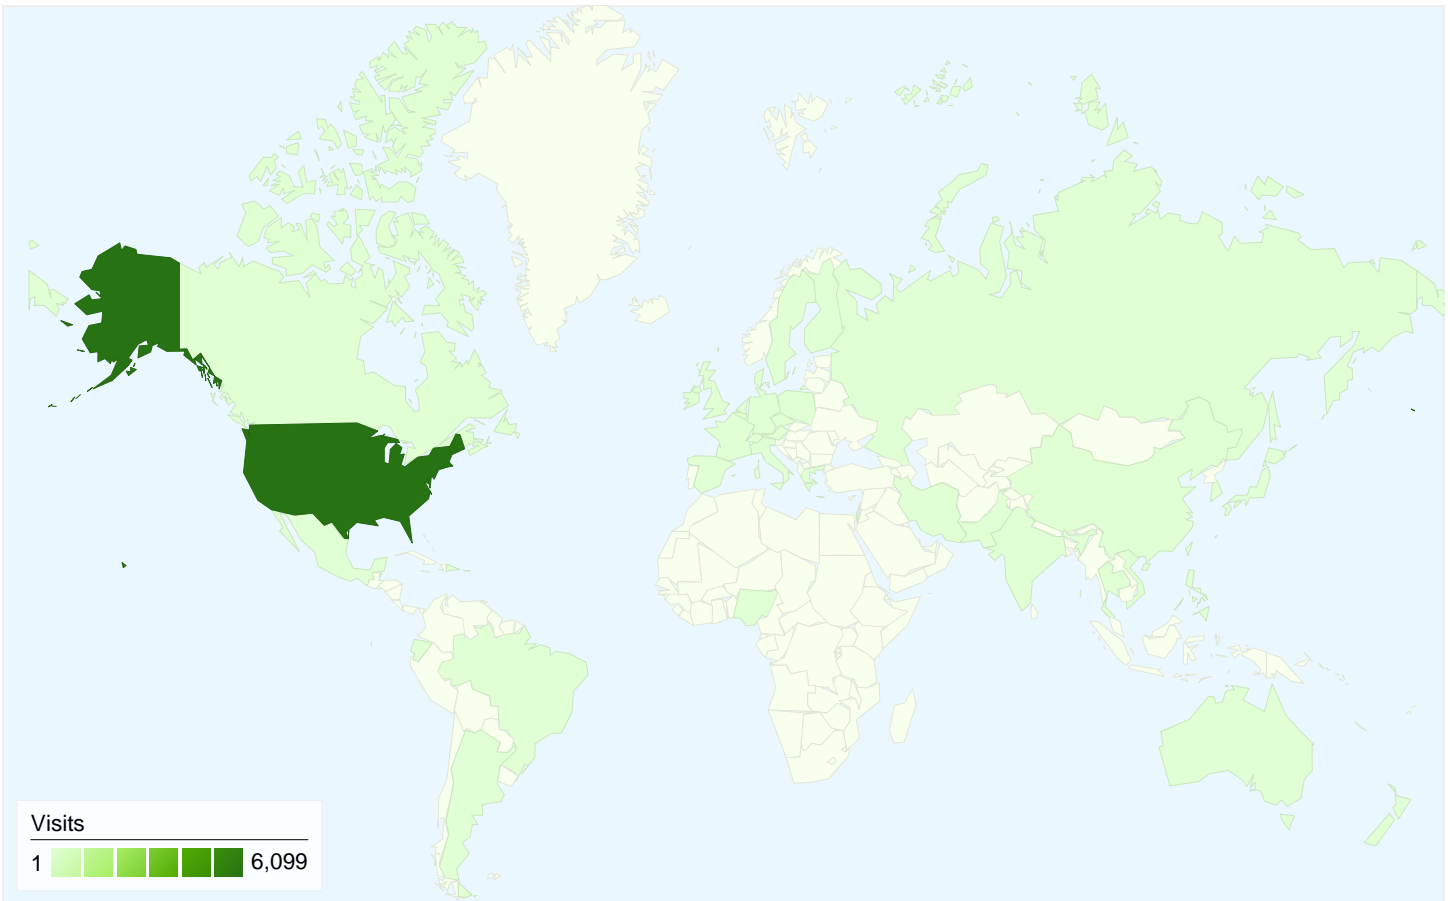

4,676 people visited this site

6,294 Visits

4,676 Absolute Unique Visitors

34,056 Pageviews

5.41 Average Pageviews

00:03:42 Time on Site

28.81% Bounce Rate

60.03% New Visits

Technical Profile

Browser	Visits	% visits
Internet Explorer	2,874	45.66%
Safari	1,508	23.96%
Firefox	1,150	18.27%
Chrome	535	8.50%
Android Browser	113	1.80%

All traffic sources sent a total of 6,294 visits

6,294 visits came from 46 countries/territories

Site Usage

Country/Territory	Visits	Pages/Visit	Avg. Time on Site	% New Visits	Bounce Rate
United States	6,099	5.45	00:03:43	59.57%	28.56%
Canada	32	7.06	00:05:19	62.50%	3.12%
United Kingdom	23	5.43	00:03:54	69.57%	30.43%
Denmark	13	8.85	00:04:49	23.08%	23.08%
Pakistan	10	1.10	00:00:05	100.00%	90.00%
India	9	2.22	00:04:25	88.89%	55.56%
Netherlands	8	2.50	00:03:16	62.50%	25.00%
South Korea	7	4.71	00:02:44	85.71%	28.57%
Greece	6	2.50	00:01:14	83.33%	16.67%