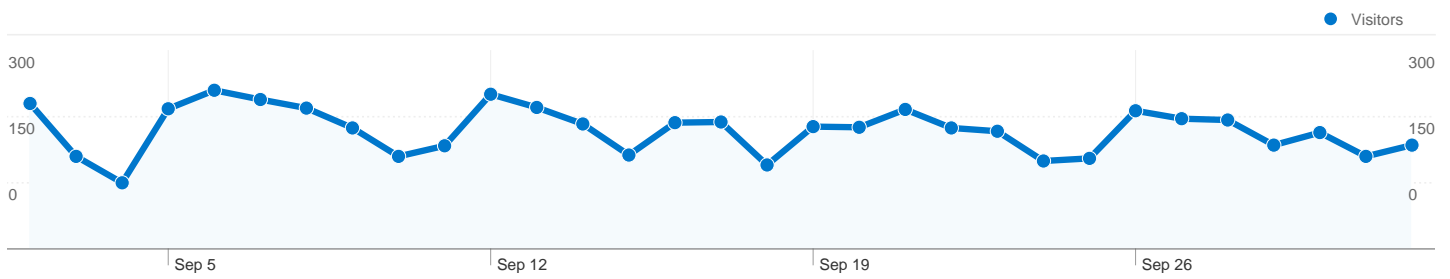

Site Usage

6,294 Visits

28.81% Bounce Rate

34,056 Pageviews

00:03:42 Avg. Time on Site

5.41 Pages/Visit

60.03% % New Visits

Visitors Overview

Map Overlay

Traffic Sources Overview

Content Overview

Pages	Pageviews	% Pageviews
/	7,287	21.40%
/about	2,119	6.22%
/resident-info/telephone-	1,634	4.80%
/home-sales	1,354	3.98%
/about/amenities-and-	796	2.34%

4,676 people visited this site

6,294 Visits

4,676 Absolute Unique Visitors

34,056 Pageviews

5.41 Average Pageviews

00:03:42 Time on Site

28.81% Bounce Rate

60.03% New Visits

6,294 visits came from 46 countries/territories

Site Usage

Country/Territory	Visits	Pages/Visit	Avg. Time on Site	% New Visits	Bounce Rate
United States	6,099	5.45	00:03:43	59.57%	28.56%
Canada	32	7.06	00:05:19	62.50%	3.12%
United Kingdom	23	5.43	00:03:54	69.57%	30.43%
Denmark	13	8.85	00:04:49	23.08%	23.08%
Pakistan	10	1.10	00:00:05	100.00%	90.00%
India	9	2.22	00:04:25	88.89%	55.56%
Netherlands	8	2.50	00:03:16	62.50%	25.00%
South Korea	7	4.71	00:02:44	85.71%	28.57%
Greece	6	2.50	00:01:14	83.33%	16.67%