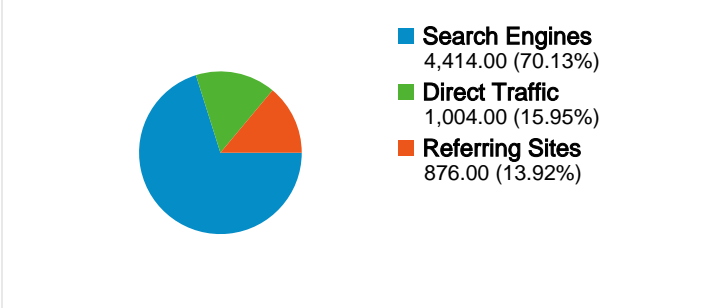

Site Usage

6,294 Visits

28.81% Bounce Rate

34,056 Pageviews

00:03:42 Avg. Time on Site

5.41 Pages/Visit

60.03% % New Visits

Visitors Overview

Map Overlay

Traffic Sources Overview

Content Overview

Pages	Pageviews	% Pageviews
/	7,287	21.40%
/about	2,119	6.22%
/resident-info/telephone-	1,634	4.80%
/home-sales	1,354	3.98%
/about/amenities-and-	796	2.34%

4,676 people visited this site

6,294 Visits

4,676 Absolute Unique Visitors

34,056 Pageviews

5.41 Average Pageviews

00:03:42 Time on Site

28.81% Bounce Rate

60.03% New Visits

6,294 visits came from 46 countries/territories

Site Usage

Country/Territory	Visits	Pages/Visit	Avg. Time on Site	% New Visits	Bounce Rate
United States	6,099	5.45	00:03:43	59.57%	28.56%
Canada	32	7.06	00:05:19	62.50%	3.12%
United Kingdom	23	5.43	00:03:54	69.57%	30.43%
Denmark	13	8.85	00:04:49	23.08%	23.08%
Pakistan	10	1.10	00:00:05	100.00%	90.00%
India	9	2.22	00:04:25	88.89%	55.56%
Netherlands	8	2.50	00:03:16	62.50%	25.00%
South Korea	7	4.71	00:02:44	85.71%	28.57%
Greece	6	2.50	00:01:14	83.33%	16.67%