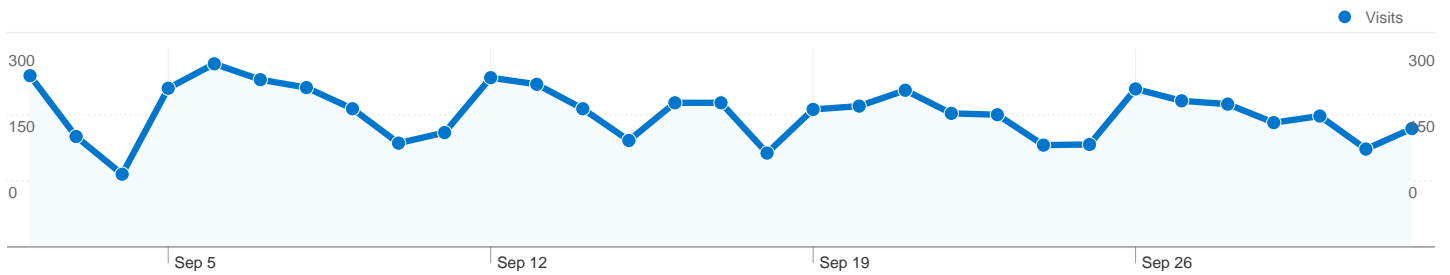

Site Usage

6,294 Visits

28.81% Bounce Rate

34,056 Pageviews

00:03:42 Avg. Time on Site

5.41 Pages/Visit

60.03% % New Visits

Visitors Overview

4,676 people visited this site

6,294 Visits

4,676 Absolute Unique Visitors

34,056 Pageviews

5.41 Average Pageviews

00:03:42 Time on Site

28.81% Bounce Rate

60.03% New Visits

Technical Profile

Browser	Visits	% visits
Internet Explorer	2,874	45.66%
Safari	1,508	23.96%
Firefox	1,150	18.27%
Chrome	535	8.50%
Android Browser	113	1.80%

All traffic sources sent a total of 6,294 visits

6,294 visits came from 46 countries/territories

Site Usage

Country/Territory	Visits	Pages/Visit	Avg. Time on Site	% New Visits	Bounce Rate
United States	6,099	5.45	00:03:43	59.57%	28.56%
Canada	32	7.06	00:05:19	62.50%	3.12%
United Kingdom	23	5.43	00:03:54	69.57%	30.43%
Denmark	13	8.85	00:04:49	23.08%	23.08%
Pakistan	10	1.10	00:00:05	100.00%	90.00%
India	9	2.22	00:04:25	88.89%	55.56%
Netherlands	8	2.50	00:03:16	62.50%	25.00%
South Korea	7	4.71	00:02:44	85.71%	28.57%
Greece	6	2.50	00:01:14	83.33%	16.67%