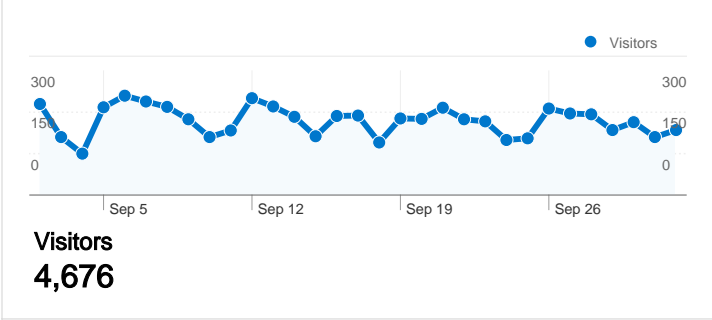

Site Usage

6,294 Visits

28.81% Bounce Rate

34,056 Pageviews

00:03:42 Avg. Time on Site

5.41 Pages/Visit

60.03% % New Visits

Visitors Overview

4,676 people visited this site

6,294 Visits

4,676 Absolute Unique Visitors

34,056 Pageviews

5.41 Average Pageviews

00:03:42 Time on Site

28.81% Bounce Rate

60.03% New Visits

6,294 visits came from 46 countries/territories

Site Usage

Country/Territory	Visits	Pages/Visit	Avg. Time on Site	% New Visits	Bounce Rate
United States	6,099	5.45	00:03:43	59.57%	28.56%
Canada	32	7.06	00:05:19	62.50%	3.12%
United Kingdom	23	5.43	00:03:54	69.57%	30.43%
Denmark	13	8.85	00:04:49	23.08%	23.08%
Pakistan	10	1.10	00:00:05	100.00%	90.00%
India	9	2.22	00:04:25	88.89%	55.56%
Netherlands	8	2.50	00:03:16	62.50%	25.00%
South Korea	7	4.71	00:02:44	85.71%	28.57%
Greece	6	2.50	00:01:14	83.33%	16.67%