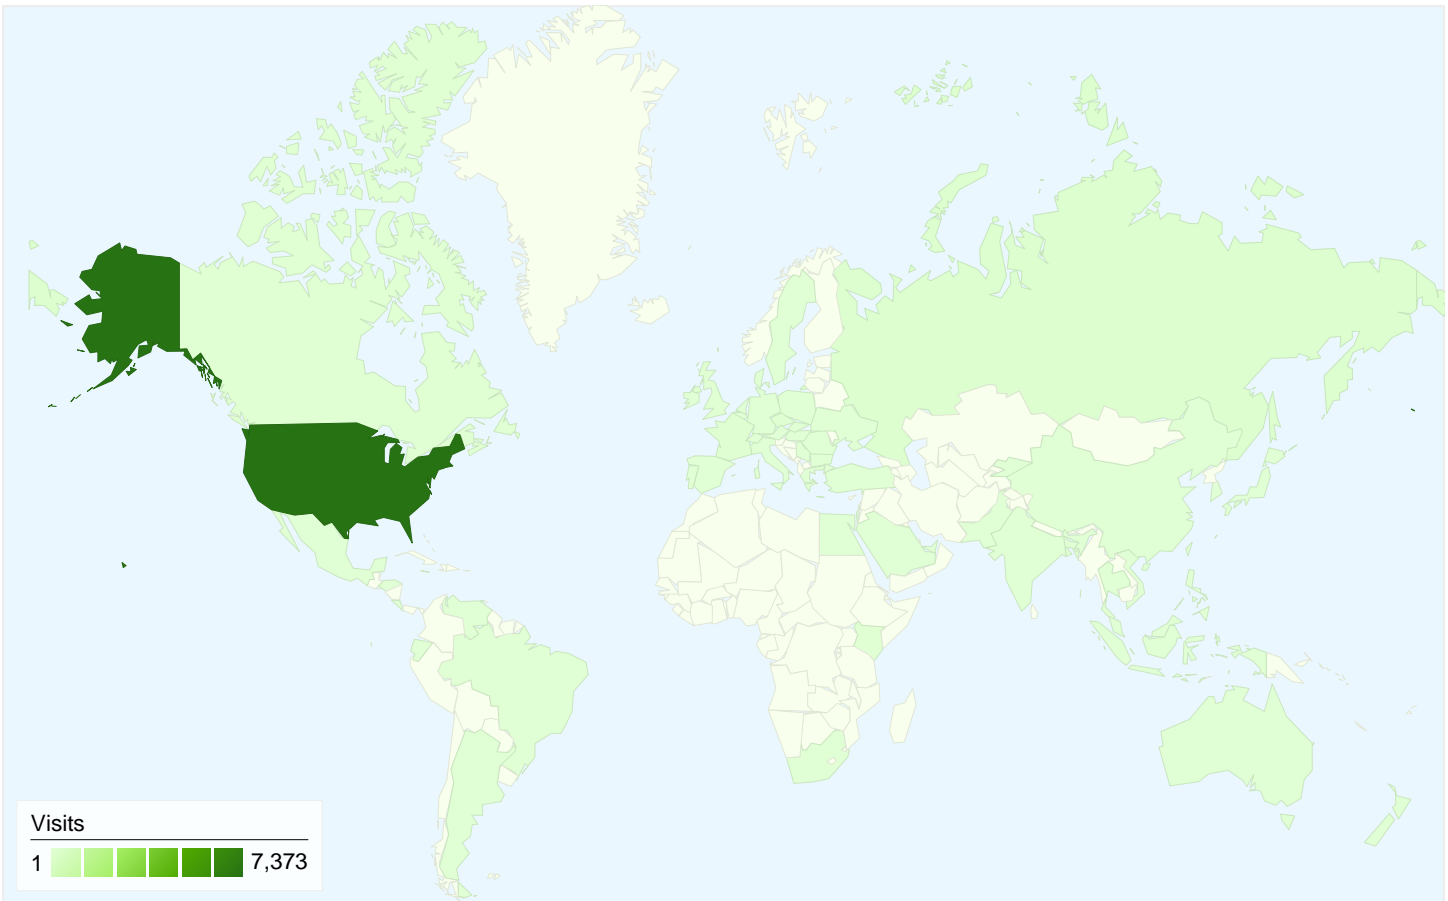

5,898 people visited this site

 **7,920** Visits

 **5,898** Absolute Unique Visitors

 **43,130** Pageviews

 **5.45** Average Pageviews

 **00:03:42** Time on Site

 **33.36%** Bounce Rate

 **62.82%** New Visits

Technical Profile

Browser	Visits	% visits
Internet Explorer	2,876	36.31%
Safari	2,230	28.16%
Firefox	1,688	21.31%
Chrome	818	10.33%
Android Browser	165	2.08%

All traffic sources sent a total of 7,920 visits

7,920 visits came from 58 countries/territories

Site Usage

Country/Territory	Visits	Pages/Visit	Avg. Time on Site	% New Visits	Bounce Rate
Visits 7,920 % of Site Total: 100.00%	Pages/Visit 5.45 Site Avg: 5.45 (0.00%)	Avg. Time on Site 00:03:42 Site Avg: 00:03:42 (0.00%)	% New Visits 62.90% Site Avg: 62.82% (0.14%)	Bounce Rate 33.36% Site Avg: 33.36% (0.00%)	
United States	7,373	5.66	00:03:46	62.81%	30.92%
Russia	128	1.16	00:00:06	88.28%	88.28%
Czech Republic	61	2.05	00:11:36	0.00%	52.46%
France	51	1.37	00:00:24	3.92%	94.12%
United Kingdom	32	3.06	00:01:18	90.62%	59.38%
Canada	27	3.19	00:01:00	85.19%	48.15%
Kenya	24	1.88	00:00:24	4.17%	91.67%
Japan	22	4.50	00:02:55	81.82%	45.45%
China	22	2.41	00:01:02	68.18%	68.18%