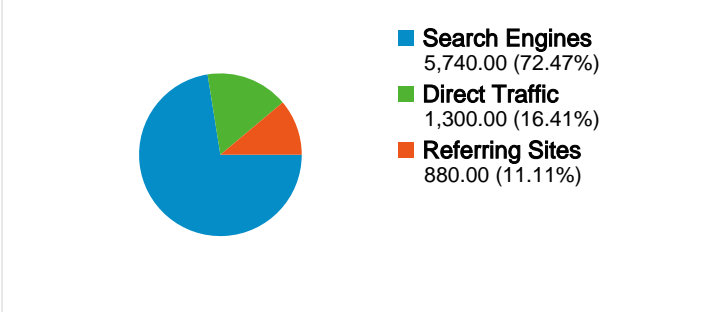

Site Usage

7,920 Visits

33.36% Bounce Rate

43,130 Pageviews

00:03:42 Avg. Time on Site

5.45 Pages/Visit

62.82% % New Visits

Visitors Overview

Map Overlay

Traffic Sources Overview

Content Overview

Pages	Pageviews	% Pageviews
/	9,002	20.87%
/about	2,789	6.47%
/resident-info/telephone-	1,998	4.63%
/home-sales	1,829	4.24%
/about/amenities-and-	1,130	2.62%

5,898 people visited this site

 **7,920** Visits

 **5,898** Absolute Unique Visitors

 **43,130** Pageviews

 **5.45** Average Pageviews

 **00:03:42** Time on Site

 **33.36%** Bounce Rate

 **62.82%** New Visits

7,920 visits came from 58 countries/territories

Site Usage

Country/Territory	Visits	Pages/Visit	Avg. Time on Site	% New Visits	Bounce Rate
Visits 7,920 % of Site Total: 100.00%	Pages/Visit 5.45 Site Avg: 5.45 (0.00%)	Avg. Time on Site 00:03:42 Site Avg: 00:03:42 (0.00%)	% New Visits 62.90% Site Avg: 62.82% (0.14%)	Bounce Rate 33.36% Site Avg: 33.36% (0.00%)	
United States	7,373	5.66	00:03:46	62.81%	30.92%
Russia	128	1.16	00:00:06	88.28%	88.28%
Czech Republic	61	2.05	00:11:36	0.00%	52.46%
France	51	1.37	00:00:24	3.92%	94.12%
United Kingdom	32	3.06	00:01:18	90.62%	59.38%
Canada	27	3.19	00:01:00	85.19%	48.15%
Kenya	24	1.88	00:00:24	4.17%	91.67%
Japan	22	4.50	00:02:55	81.82%	45.45%
China	22	2.41	00:01:02	68.18%	68.18%