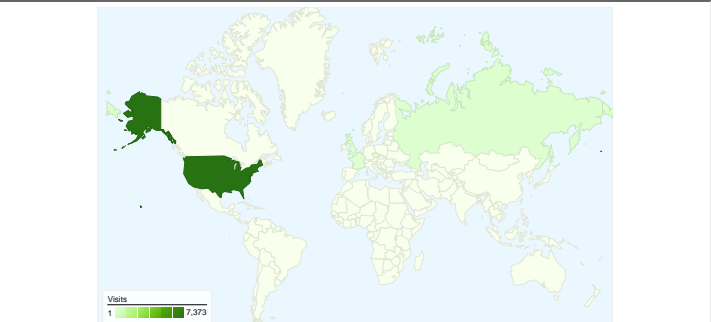

Site Usage

7,920 Visits

33.36% Bounce Rate

43,130 Pageviews

00:03:42 Avg. Time on Site

5.45 Pages/Visit

62.82% % New Visits

Visitors Overview

Map Overlay

Traffic Sources Overview

Content Overview

Pages	Pageviews	% Pageviews
/	9,002	20.87%
/about	2,789	6.47%
/resident-info/telephone-	1,998	4.63%
/home-sales	1,829	4.24%
/about/amenities-and-	1,130	2.62%

5,898 people visited this site

 **7,920** Visits

 **5,898** Absolute Unique Visitors

 **43,130** Pageviews

 **5.45** Average Pageviews

 **00:03:42** Time on Site

 **33.36%** Bounce Rate

 **62.82%** New Visits

7,920 visits came from 58 countries/territories

Site Usage

Country/Territory	Visits	Pages/Visit	Avg. Time on Site	% New Visits	Bounce Rate
Visits 7,920 % of Site Total: 100.00%	Pages/Visit 5.45 Site Avg: 5.45 (0.00%)	Avg. Time on Site 00:03:42 Site Avg: 00:03:42 (0.00%)	% New Visits 62.90% Site Avg: 62.82% (0.14%)	Bounce Rate 33.36% Site Avg: 33.36% (0.00%)	
United States	7,373	5.66	00:03:46	62.81%	30.92%
Russia	128	1.16	00:00:06	88.28%	88.28%
Czech Republic	61	2.05	00:11:36	0.00%	52.46%
France	51	1.37	00:00:24	3.92%	94.12%
United Kingdom	32	3.06	00:01:18	90.62%	59.38%
Canada	27	3.19	00:01:00	85.19%	48.15%
Kenya	24	1.88	00:00:24	4.17%	91.67%
Japan	22	4.50	00:02:55	81.82%	45.45%
China	22	2.41	00:01:02	68.18%	68.18%