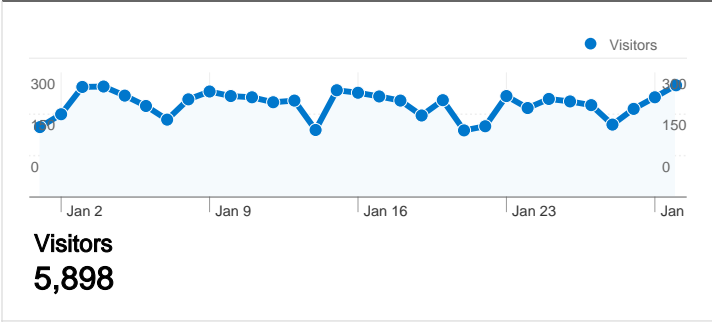

Site Usage

7,920 Visits

33.36% Bounce Rate

43,130 Pageviews

00:03:42 Avg. Time on Site

5.45 Pages/Visit

62.82% % New Visits

Visitors Overview

5,898 people visited this site

 **7,920** Visits

 **5,898** Absolute Unique Visitors

 **43,130** Pageviews

 **5.45** Average Pageviews

 **00:03:42** Time on Site

 **33.36%** Bounce Rate

 **62.82%** New Visits

Technical Profile

Browser	Visits	% visits
Internet Explorer	2,876	36.31%
Safari	2,230	28.16%
Firefox	1,688	21.31%
Chrome	818	10.33%
Android Browser	165	2.08%

All traffic sources sent a total of 7,920 visits

7,920 visits came from 58 countries/territories

Site Usage

Country/Territory	Visits	Pages/Visit	Avg. Time on Site	% New Visits	Bounce Rate
Visits 7,920 % of Site Total: 100.00%	Pages/Visit 5.45 Site Avg: 5.45 (0.00%)	Avg. Time on Site 00:03:42 Site Avg: 00:03:42 (0.00%)	% New Visits 62.90% Site Avg: 62.82% (0.14%)	Bounce Rate 33.36% Site Avg: 33.36% (0.00%)	
United States	7,373	5.66	00:03:46	62.81%	30.92%
Russia	128	1.16	00:00:06	88.28%	88.28%
Czech Republic	61	2.05	00:11:36	0.00%	52.46%
France	51	1.37	00:00:24	3.92%	94.12%
United Kingdom	32	3.06	00:01:18	90.62%	59.38%
Canada	27	3.19	00:01:00	85.19%	48.15%
Kenya	24	1.88	00:00:24	4.17%	91.67%
Japan	22	4.50	00:02:55	81.82%	45.45%
China	22	2.41	00:01:02	68.18%	68.18%