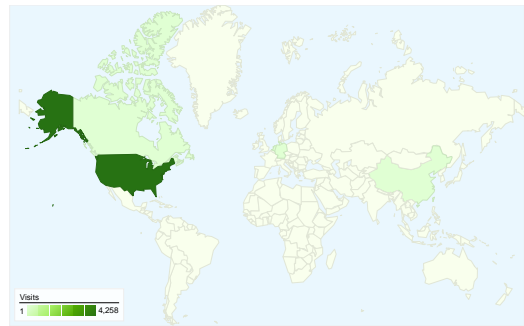

Site Usage

4,483 Visits

31.74% Bounce Rate

24,485 Pageviews

00:03:59 Avg. Time on Site

5.46 Pages/Visit

59.25% % New Visits

Visitors Overview

Visitors
3,181

Map Overlay

Traffic Sources Overview

- **Search Engines**
2,994.00 (66.79%)
- **Direct Traffic**
854.00 (19.05%)
- **Referring Sites**
635.00 (14.16%)

Content Overview

Pages	Pageviews	% Pageviews
/	5,604	22.89%
/about	1,547	6.32%
/home-sales	1,076	4.39%
/resident-info	893	3.65%
/about/amenities-and-	609	2.49%

All traffic sources sent a total of 4,483 visits

-  19.05% Direct Traffic
-  14.16% Referring Sites
-  66.79% Search Engines

- Search Engines
2,994.00 (66.79%)
- Direct Traffic
854.00 (19.05%)
- Referring Sites
635.00 (14.16%)

4,483 visits came from 38 countries/territories

Site Usage

Visits 4,483 % of Site Total: 100.00%	Pages/Visit 5.46 Site Avg: 5.46 (0.00%)	Avg. Time on Site 00:03:59 Site Avg: 00:03:59 (0.00%)	% New Visits 59.29% Site Avg: 59.25% (0.08%)	Bounce Rate 31.74% Site Avg: 31.74% (0.00%)	
Country/Territory	Visits	Pages/Visit	Avg. Time on Site	% New Visits	Bounce Rate
United States	4,258	5.53	00:04:01	59.39%	30.53%
Netherlands	61	1.15	00:00:15	1.64%	98.36%
China	18	4.17	00:04:34	61.11%	38.89%
Canada	16	2.94	00:01:15	100.00%	43.75%
Germany	15	7.93	00:03:22	46.67%	26.67%
India	15	4.40	00:01:43	100.00%	53.33%
United Kingdom	14	5.71	00:04:25	100.00%	42.86%
Sweden	10	3.80	00:05:14	40.00%	60.00%
Russia	8	4.50	00:18:17	62.50%	25.00%