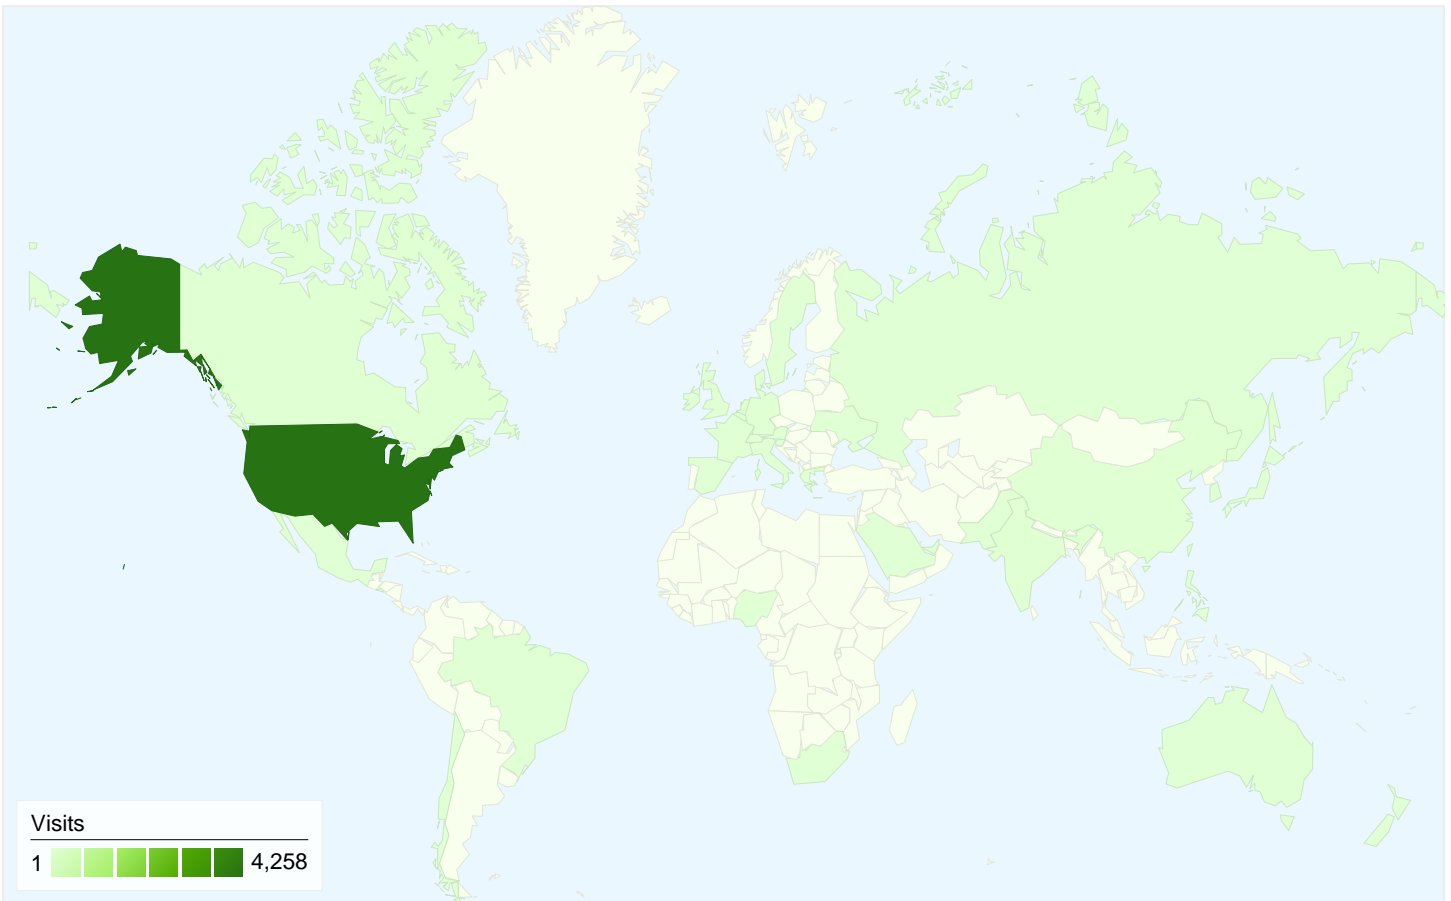

Visitors
3,181

Map Overlay

Traffic Sources Overview

- **Search Engines**
2,994.00 (66.79%)
- **Direct Traffic**
854.00 (19.05%)
- **Referring Sites**
635.00 (14.16%)

Content Overview

Pages	Pageviews	% Pageviews
/	5,604	22.89%
/about	1,547	6.32%
/home-sales	1,076	4.39%
/resident-info	893	3.65%
/about/amenities-and-	609	2.49%

3,181 people visited this site

4,483 Visits

3,181 Absolute Unique Visitors

24,485 Pageviews

5.46 Average Pageviews

00:03:59 Time on Site

31.74% Bounce Rate

59.25% New Visits

All traffic sources sent a total of 4,483 visits

-  19.05% Direct Traffic
-  14.16% Referring Sites
-  66.79% Search Engines

- Search Engines
2,994.00 (66.79%)
- Direct Traffic
854.00 (19.05%)
- Referring Sites
635.00 (14.16%)

4,483 visits came from 38 countries/territories

Site Usage

Visits 4,483 % of Site Total: 100.00%	Pages/Visit 5.46 Site Avg: 5.46 (0.00%)	Avg. Time on Site 00:03:59 Site Avg: 00:03:59 (0.00%)	% New Visits 59.29% Site Avg: 59.25% (0.08%)	Bounce Rate 31.74% Site Avg: 31.74% (0.00%)	
Country/Territory	Visits	Pages/Visit	Avg. Time on Site	% New Visits	Bounce Rate
United States	4,258	5.53	00:04:01	59.39%	30.53%
Netherlands	61	1.15	00:00:15	1.64%	98.36%
China	18	4.17	00:04:34	61.11%	38.89%
Canada	16	2.94	00:01:15	100.00%	43.75%
Germany	15	7.93	00:03:22	46.67%	26.67%
India	15	4.40	00:01:43	100.00%	53.33%
United Kingdom	14	5.71	00:04:25	100.00%	42.86%
Sweden	10	3.80	00:05:14	40.00%	60.00%
Russia	8	4.50	00:18:17	62.50%	25.00%