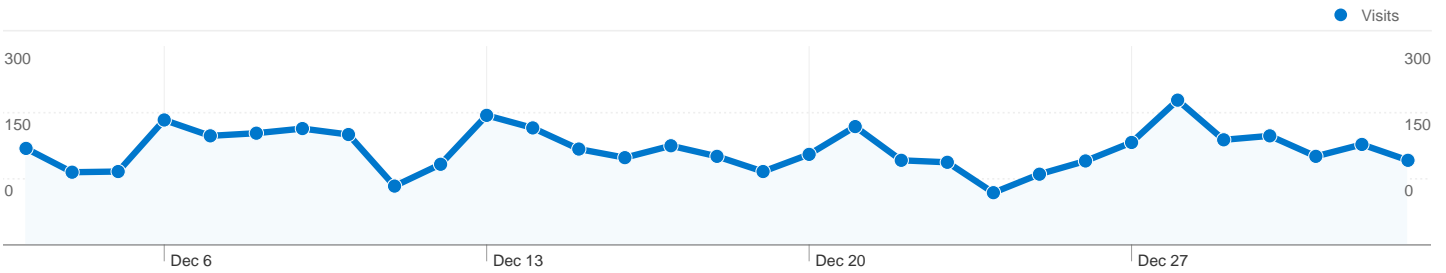

Site Usage

4,483 Visits

31.74% Bounce Rate

24,485 Pageviews

00:03:59 Avg. Time on Site

5.46 Pages/Visit

59.25% % New Visits

Visitors Overview

3,181 people visited this site

4,483 Visits

3,181 Absolute Unique Visitors

24,485 Pageviews

5.46 Average Pageviews

00:03:59 Time on Site

31.74% Bounce Rate

59.25% New Visits

All traffic sources sent a total of 4,483 visits

-  19.05% Direct Traffic
-  14.16% Referring Sites
-  66.79% Search Engines

- Search Engines
2,994.00 (66.79%)
- Direct Traffic
854.00 (19.05%)
- Referring Sites
635.00 (14.16%)

4,483 visits came from 38 countries/territories

Site Usage

Visits 4,483 % of Site Total: 100.00%	Pages/Visit 5.46 Site Avg: 5.46 (0.00%)	Avg. Time on Site 00:03:59 Site Avg: 00:03:59 (0.00%)	% New Visits 59.29% Site Avg: 59.25% (0.08%)	Bounce Rate 31.74% Site Avg: 31.74% (0.00%)	
Country/Territory	Visits	Pages/Visit	Avg. Time on Site	% New Visits	Bounce Rate
United States	4,258	5.53	00:04:01	59.39%	30.53%
Netherlands	61	1.15	00:00:15	1.64%	98.36%
China	18	4.17	00:04:34	61.11%	38.89%
Canada	16	2.94	00:01:15	100.00%	43.75%
Germany	15	7.93	00:03:22	46.67%	26.67%
India	15	4.40	00:01:43	100.00%	53.33%
United Kingdom	14	5.71	00:04:25	100.00%	42.86%
Sweden	10	3.80	00:05:14	40.00%	60.00%
Russia	8	4.50	00:18:17	62.50%	25.00%