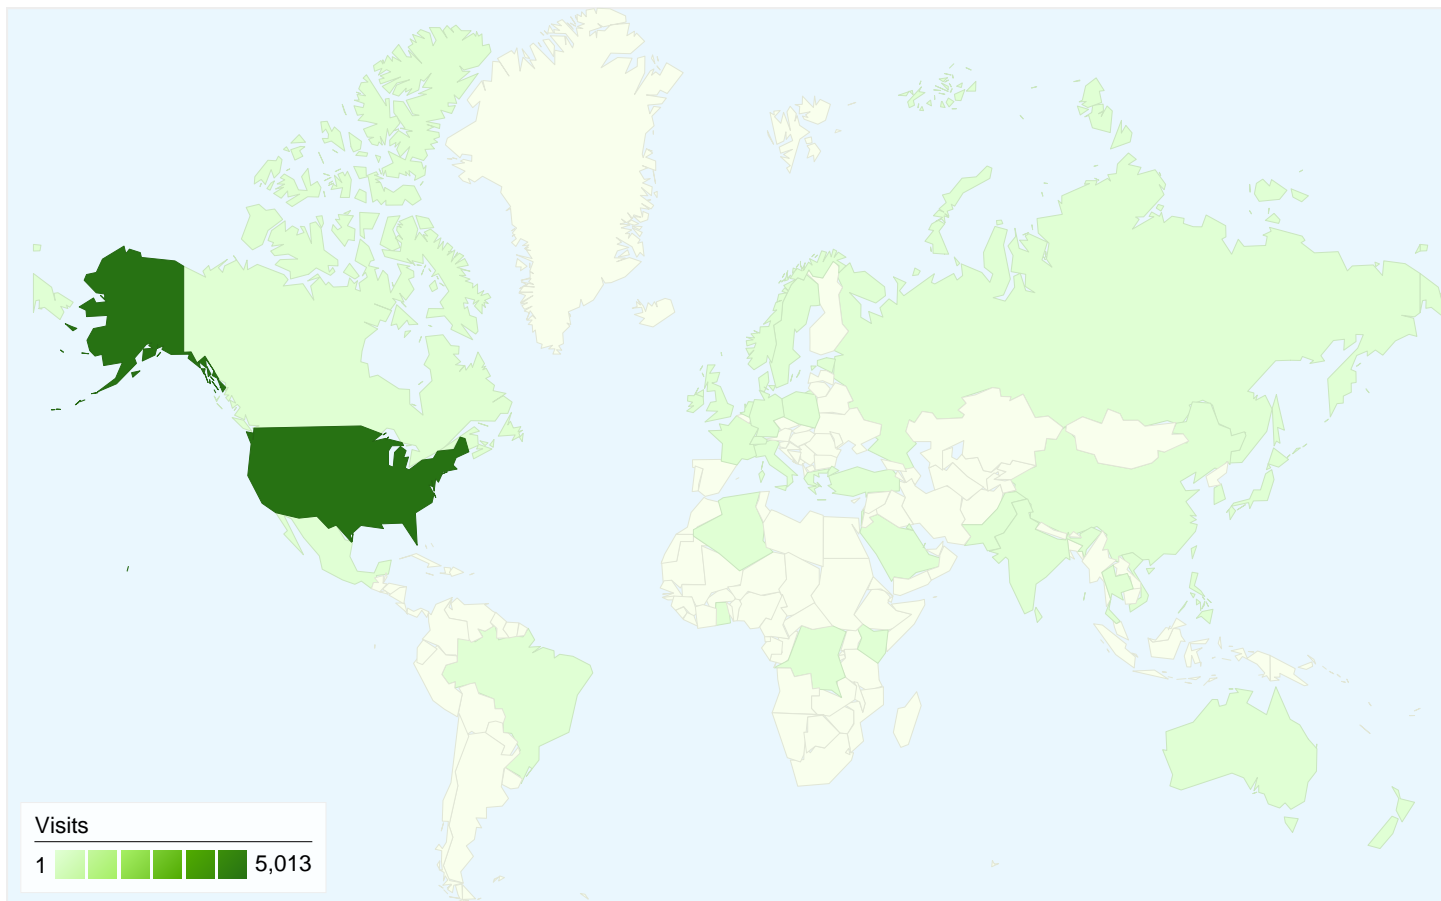

## 3,750 people visited this site

**5,263** Visits

**3,750** Absolute Unique Visitors

**30,465** Pageviews

**5.79** Average Pageviews

**00:03:55** Time on Site

**29.55%** Bounce Rate

**59.74%** New Visits

All traffic sources sent a total of 5,263 visits

 19.27% Direct Traffic

 13.24% Referring Sites

 67.49% Search Engines

- Search Engines  
3,552.00 (67.49%)
- Direct Traffic  
1,014.00 (19.27%)
- Referring Sites  
697.00 (13.24%)

## 5,263 visits came from 42 countries/territories

Site Usage

Country/Territory	Visits	Pages/Visit	Avg. Time on Site	% New Visits	Bounce Rate
<b>United States</b>	<b>5,013</b>	5.90	00:04:00	60.20%	28.05%
Netherlands	60	1.22	00:00:03	5.00%	96.67%
France	40	2.28	00:01:02	10.00%	82.50%
Canada	29	5.66	00:04:12	75.86%	24.14%
United Kingdom	15	5.60	00:03:22	93.33%	13.33%
China	14	2.57	00:03:56	78.57%	50.00%
South Korea	8	4.75	00:05:12	62.50%	62.50%
Italy	7	5.00	00:03:14	28.57%	71.43%
Germany	6	4.50	00:02:01	66.67%	0.00%