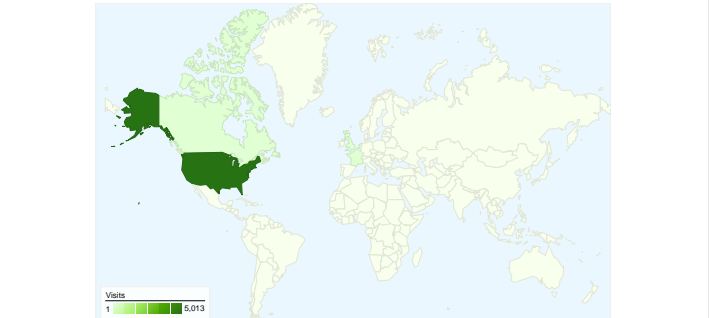

**Site Usage**

**5,263** Visits

**29.55%** Bounce Rate

**30,465** Pageviews

**00:03:55** Avg. Time on Site

**5.79** Pages/Visit

**59.74%** % New Visits

**Visitors Overview**

**Map Overlay**

**Traffic Sources Overview**

**Content Overview**

Pages	Pageviews	% Pageviews
/	6,540	21.47%
/about	1,841	6.04%
/resident-info	1,289	4.23%
/home-sales	1,168	3.83%
/about/amenities-and-	810	2.66%

All traffic sources sent a total of 5,263 visits

 19.27% Direct Traffic

 13.24% Referring Sites

 67.49% Search Engines

- Search Engines  
3,552.00 (67.49%)
- Direct Traffic  
1,014.00 (19.27%)
- Referring Sites  
697.00 (13.24%)

## 5,263 visits came from 42 countries/territories

Site Usage

Country/Territory	Visits	Pages/Visit	Avg. Time on Site	% New Visits	Bounce Rate
<b>United States</b>	<b>5,013</b>	5.90	00:04:00	60.20%	28.05%
Netherlands	60	1.22	00:00:03	5.00%	96.67%
France	40	2.28	00:01:02	10.00%	82.50%
Canada	29	5.66	00:04:12	75.86%	24.14%
United Kingdom	15	5.60	00:03:22	93.33%	13.33%
China	14	2.57	00:03:56	78.57%	50.00%
South Korea	8	4.75	00:05:12	62.50%	62.50%
Italy	7	5.00	00:03:14	28.57%	71.43%
Germany	6	4.50	00:02:01	66.67%	0.00%