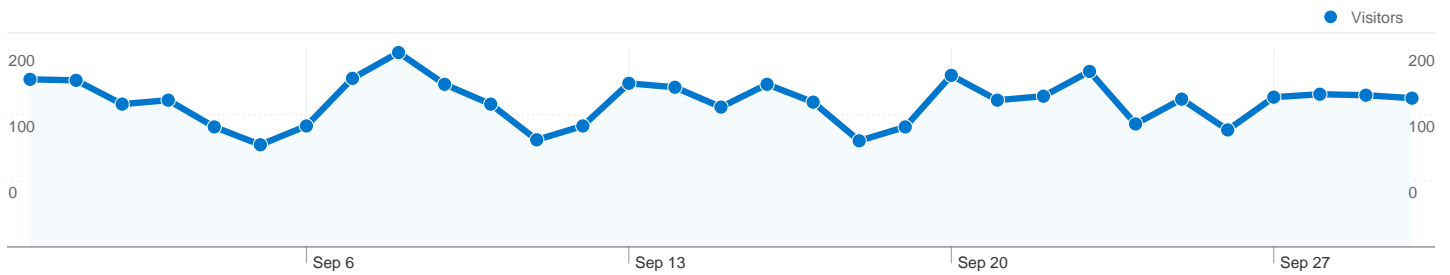

**Site Usage**

**5,263** Visits

**29.55%** Bounce Rate

**30,465** Pageviews

**00:03:55** Avg. Time on Site

**5.79** Pages/Visit

**59.74%** % New Visits

**Visitors Overview**

**Map Overlay**

**Traffic Sources Overview**

**Content Overview**

Pages	Pageviews	% Pageviews
/	6,540	21.47%
/about	1,841	6.04%
/resident-info	1,289	4.23%
/home-sales	1,168	3.83%
/about/amenities-and-	810	2.66%

## 3,750 people visited this site

**5,263** Visits

**3,750** Absolute Unique Visitors

**30,465** Pageviews

**5.79** Average Pageviews

**00:03:55** Time on Site

**29.55%** Bounce Rate

**59.74%** New Visits

## 5,263 visits came from 42 countries/territories

Site Usage

Country/Territory	Visits	Pages/Visit	Avg. Time on Site	% New Visits	Bounce Rate
<b>United States</b>	<b>5,013</b>	5.90	00:04:00	60.20%	28.05%
Netherlands	60	1.22	00:00:03	5.00%	96.67%
France	40	2.28	00:01:02	10.00%	82.50%
Canada	29	5.66	00:04:12	75.86%	24.14%
United Kingdom	15	5.60	00:03:22	93.33%	13.33%
China	14	2.57	00:03:56	78.57%	50.00%
South Korea	8	4.75	00:05:12	62.50%	62.50%
Italy	7	5.00	00:03:14	28.57%	71.43%
Germany	6	4.50	00:02:01	66.67%	0.00%