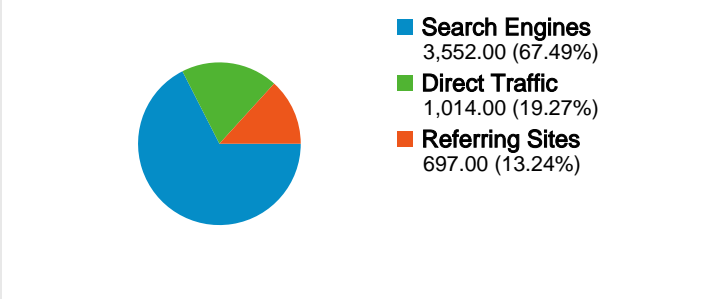

Traffic Sources Overview

Content Overview

Pages	Pageviews	% Pageviews
/	6,540	21.47%
/about	1,841	6.04%
/resident-info	1,289	4.23%
/home-sales	1,168	3.83%
/about/amenities-and-	810	2.66%