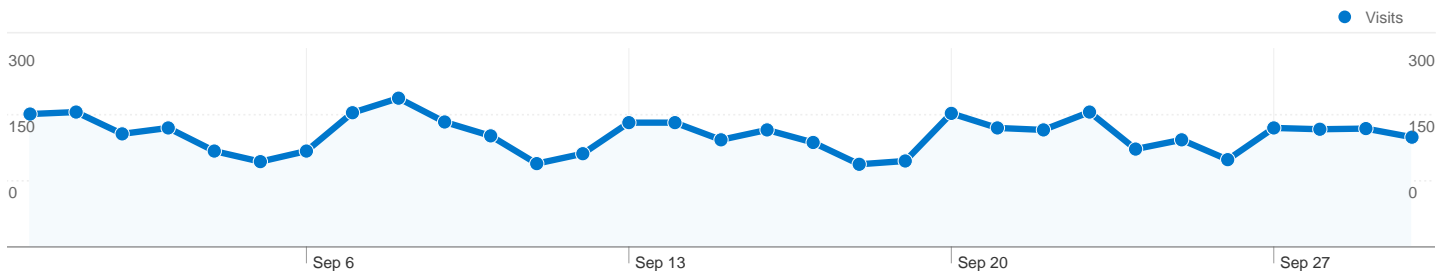

**Site Usage**

**5,263** Visits

**29.55%** Bounce Rate

**30,465** Pageviews

**00:03:55** Avg. Time on Site

**5.79** Pages/Visit

**59.74%** % New Visits

**Visitors Overview**

## 3,750 people visited this site

**5,263** Visits

**3,750** Absolute Unique Visitors

**30,465** Pageviews

**5.79** Average Pageviews

**00:03:55** Time on Site

**29.55%** Bounce Rate

**59.74%** New Visits

All traffic sources sent a total of 5,263 visits

 19.27% Direct Traffic

 13.24% Referring Sites

 67.49% Search Engines

- Search Engines  
3,552.00 (67.49%)
- Direct Traffic  
1,014.00 (19.27%)
- Referring Sites  
697.00 (13.24%)

## 5,263 visits came from 42 countries/territories

Site Usage

Country/Territory	Visits	Pages/Visit	Avg. Time on Site	% New Visits	Bounce Rate
<b>United States</b>	<b>5,013</b>	5.90	00:04:00	60.20%	28.05%
Netherlands	60	1.22	00:00:03	5.00%	96.67%
France	40	2.28	00:01:02	10.00%	82.50%
Canada	29	5.66	00:04:12	75.86%	24.14%
United Kingdom	15	5.60	00:03:22	93.33%	13.33%
China	14	2.57	00:03:56	78.57%	50.00%
South Korea	8	4.75	00:05:12	62.50%	62.50%
Italy	7	5.00	00:03:14	28.57%	71.43%
Germany	6	4.50	00:02:01	66.67%	0.00%