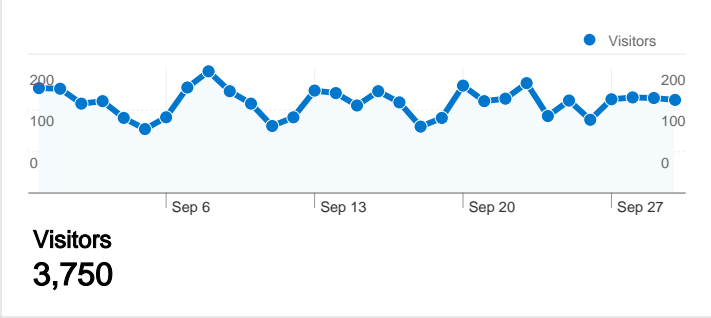

**Site Usage**

**5,263** Visits

**29.55%** Bounce Rate

**30,465** Pageviews

**00:03:55** Avg. Time on Site

**5.79** Pages/Visit

**59.74%** % New Visits

**Visitors Overview**

## 3,750 people visited this site

**5,263** Visits

**3,750** Absolute Unique Visitors

**30,465** Pageviews

**5.79** Average Pageviews

**00:03:55** Time on Site

**29.55%** Bounce Rate

**59.74%** New Visits

All traffic sources sent a total of 5,263 visits

 19.27% Direct Traffic

 13.24% Referring Sites

 67.49% Search Engines

- Search Engines  
3,552.00 (67.49%)
- Direct Traffic  
1,014.00 (19.27%)
- Referring Sites  
697.00 (13.24%)

## 5,263 visits came from 42 countries/territories

Site Usage

Country/Territory	Visits	Pages/Visit	Avg. Time on Site	% New Visits	Bounce Rate
<b>United States</b>	<b>5,013</b>	5.90	00:04:00	60.20%	28.05%
Netherlands	60	1.22	00:00:03	5.00%	96.67%
France	40	2.28	00:01:02	10.00%	82.50%
Canada	29	5.66	00:04:12	75.86%	24.14%
United Kingdom	15	5.60	00:03:22	93.33%	13.33%
China	14	2.57	00:03:56	78.57%	50.00%
South Korea	8	4.75	00:05:12	62.50%	62.50%
Italy	7	5.00	00:03:14	28.57%	71.43%
Germany	6	4.50	00:02:01	66.67%	0.00%