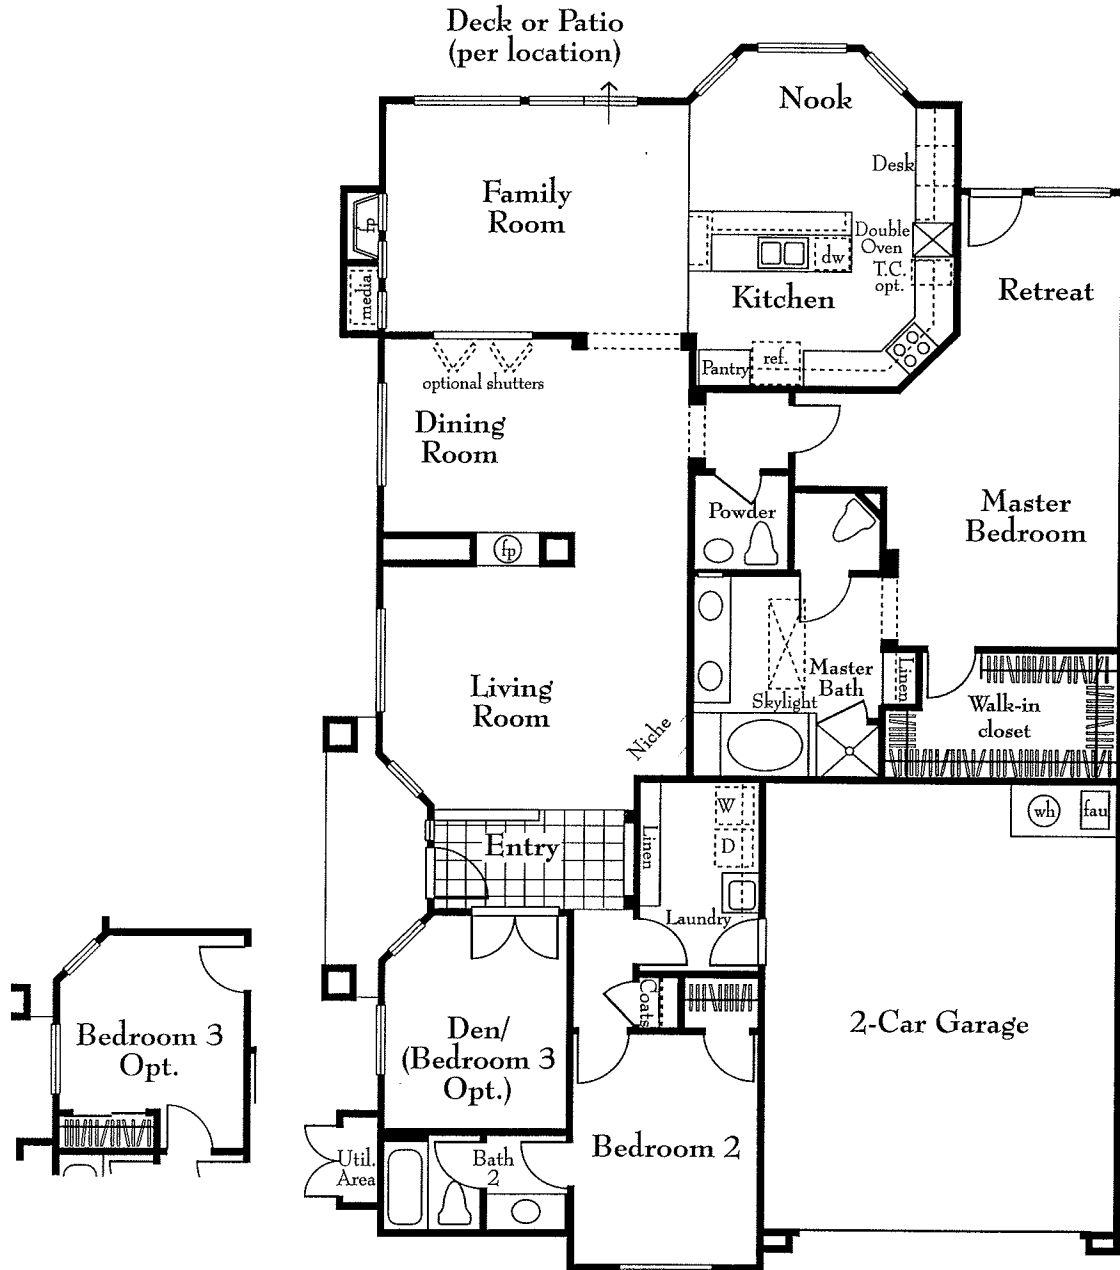

F U C H S I A

P L A N 2 0 0 8

Two Bedrooms with Den • (Bedroom Three Option)/Two and One-Half Baths • 2,224 Square Feet

EAGLE RIDGE

A T R O S S M O O R

In our continuing effort to improve our product, SHEA COMMUNITIES reserves the right to change features, plans or prices without notice. Floor plans, renderings and landscaping are artist's conception only and are not intended to show specific detailing. **Minor changes to floor plans and exterior elevations may have occurred since sales brochures were published.** Square footage representations are approximate. Model homes (if any) may include certain designer, landscape and/or hardscape embellishments which are not available through SHEA COMMUNITIES; and may also include optional enhancements which are available, at additional cost through SHEA COMMUNITIES. Please ask your sales associate for details.