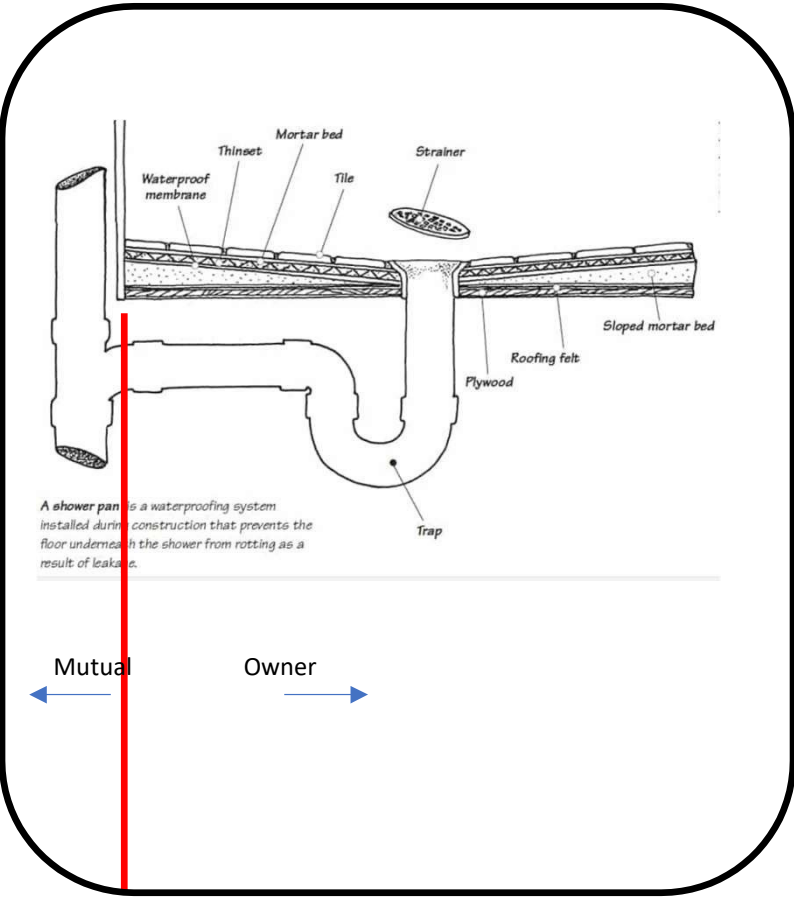

Water Supply And Sink Drain

Shower and Bathtub

A shower pan is a waterproofing system installed during construction that prevents the floor underneath the shower from rotting as a result of leaks.

Toilet