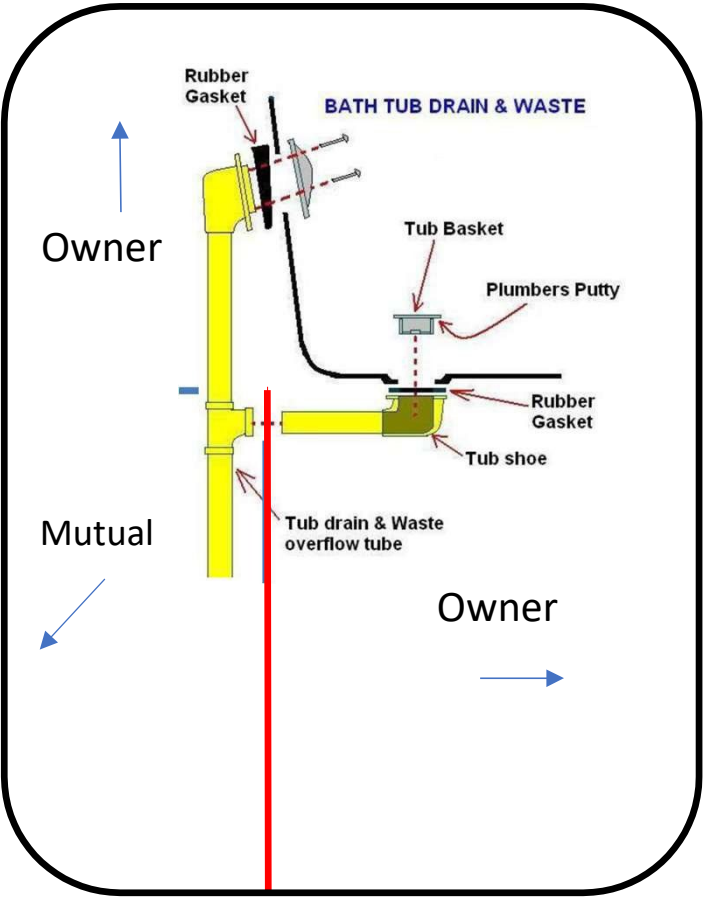

Water Supply And Sink Drain

Shower and Bathtub

A shower pan is a waterproofing system installed during construction that prevents the floor underneath the shower from rotting as a result of leaks.

Toilet

Water Heater, Washing Machine