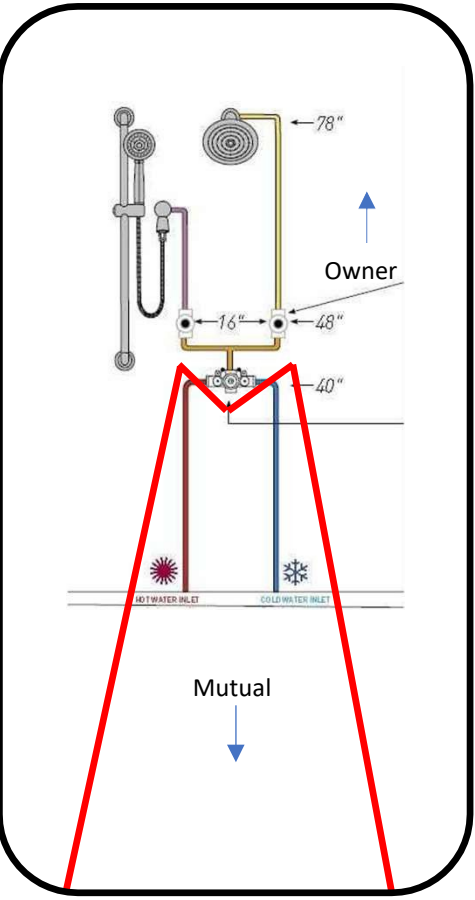

Water Supply And Sink Drain

Shower and Bathtub

A shower pan is a waterproofing system installed during construction that prevents the floor underneath the shower from rotting as a result of leaks.

Toilet