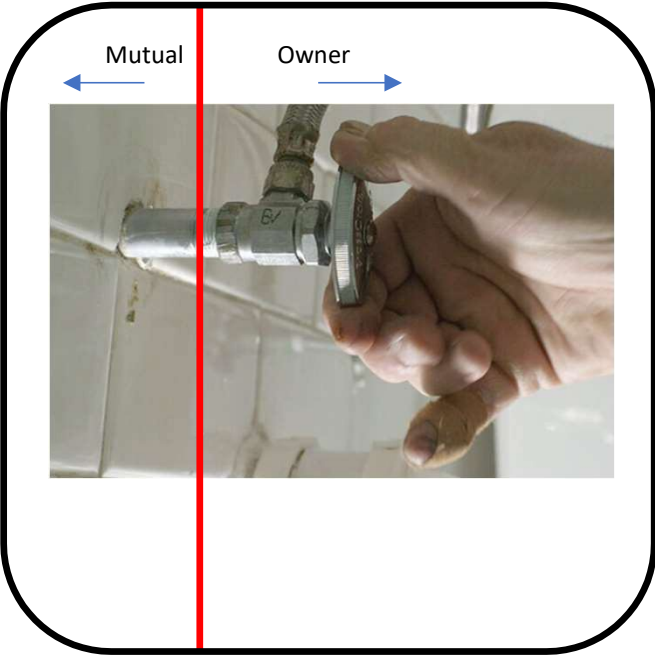

Water Supply And Sink Drain

Shower and Bathtub

A shower pan is a waterproofing system installed during construction that prevents the floor underneath the shower from rotting as a result of leaks.

Toilet