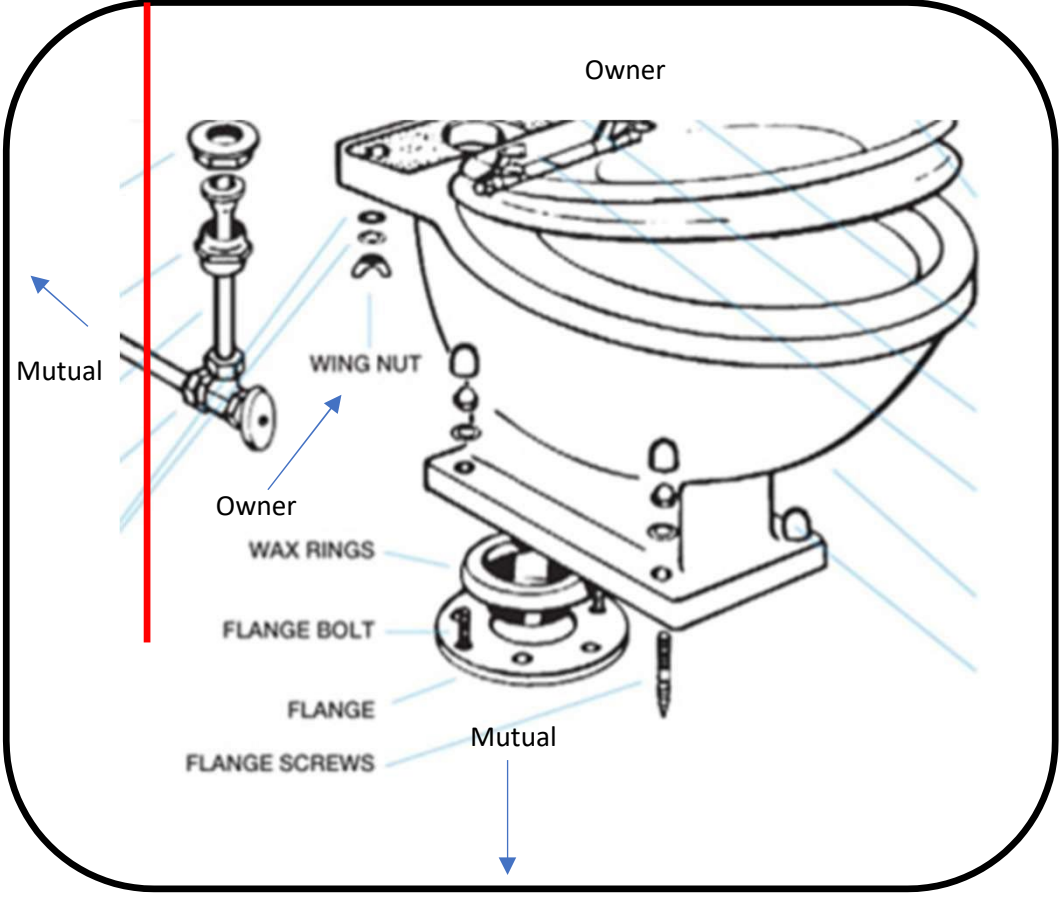

Water Supply And Sink Drain

Shower and Bathtub

A shower pan is a waterproofing system installed during construction that prevents the floor underneath the shower from rotting as a result of leaks.

Toilet