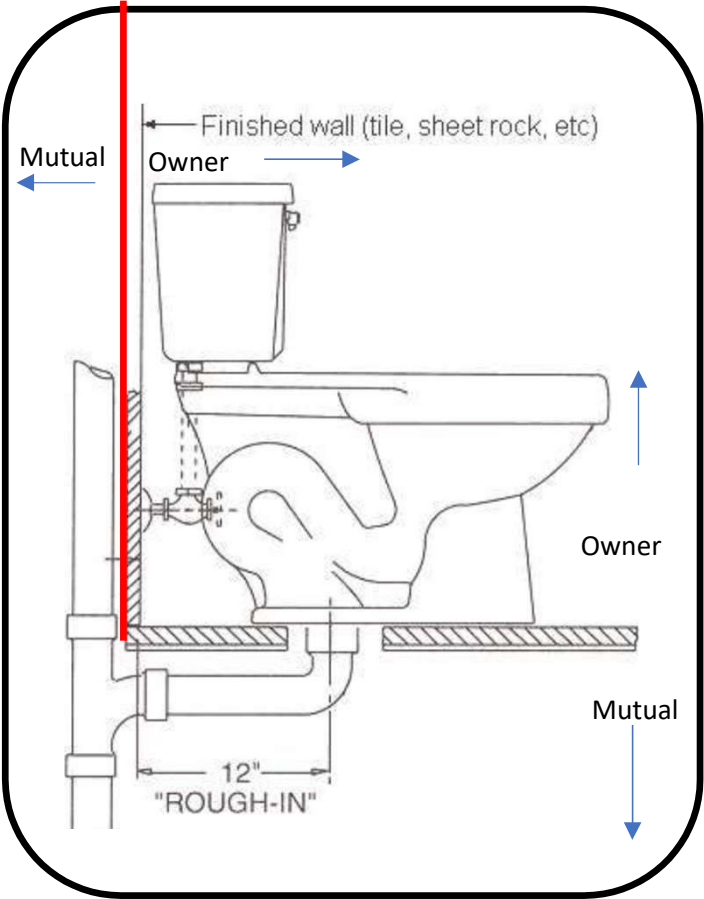

Water Supply And Sink Drain

Shower and Bathtub

A shower pan is a waterproofing system installed during construction that prevents the floor underneath the shower from rotting as a result of leaks.

Toilet