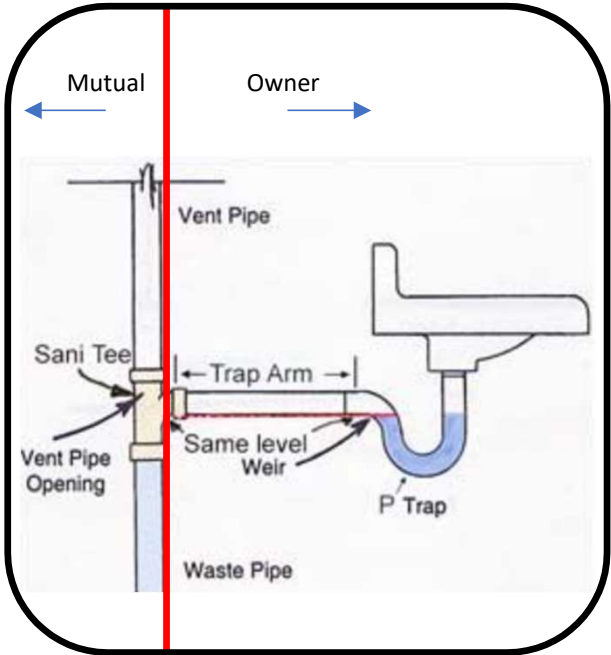

Water Supply And Sink Drain

Shower and Bathtub

A shower pan is a waterproofing system installed during construction that prevents the floor underneath the shower from rotting as a result of leaks.

Toilet