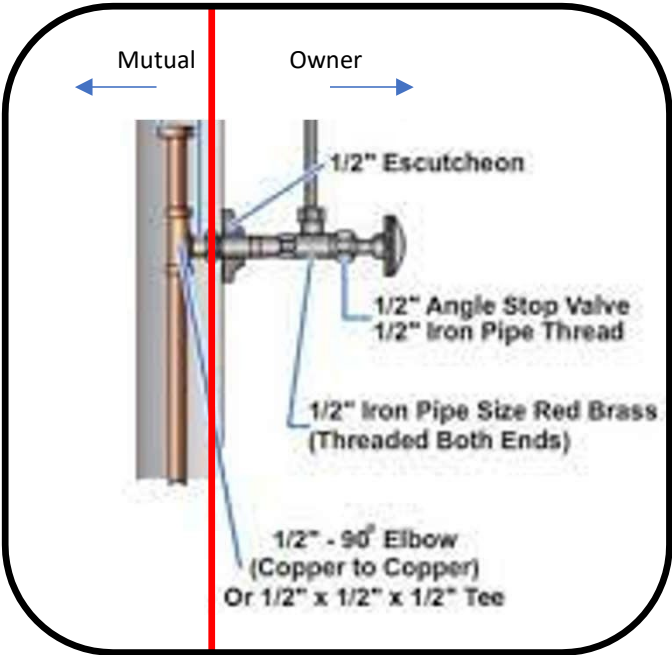

Water Supply And Sink Drain

Shower and Bathtub

A shower pan is a waterproofing system installed during construction that prevents the floor underneath the shower from rotting as a result of leaks.

Toilet