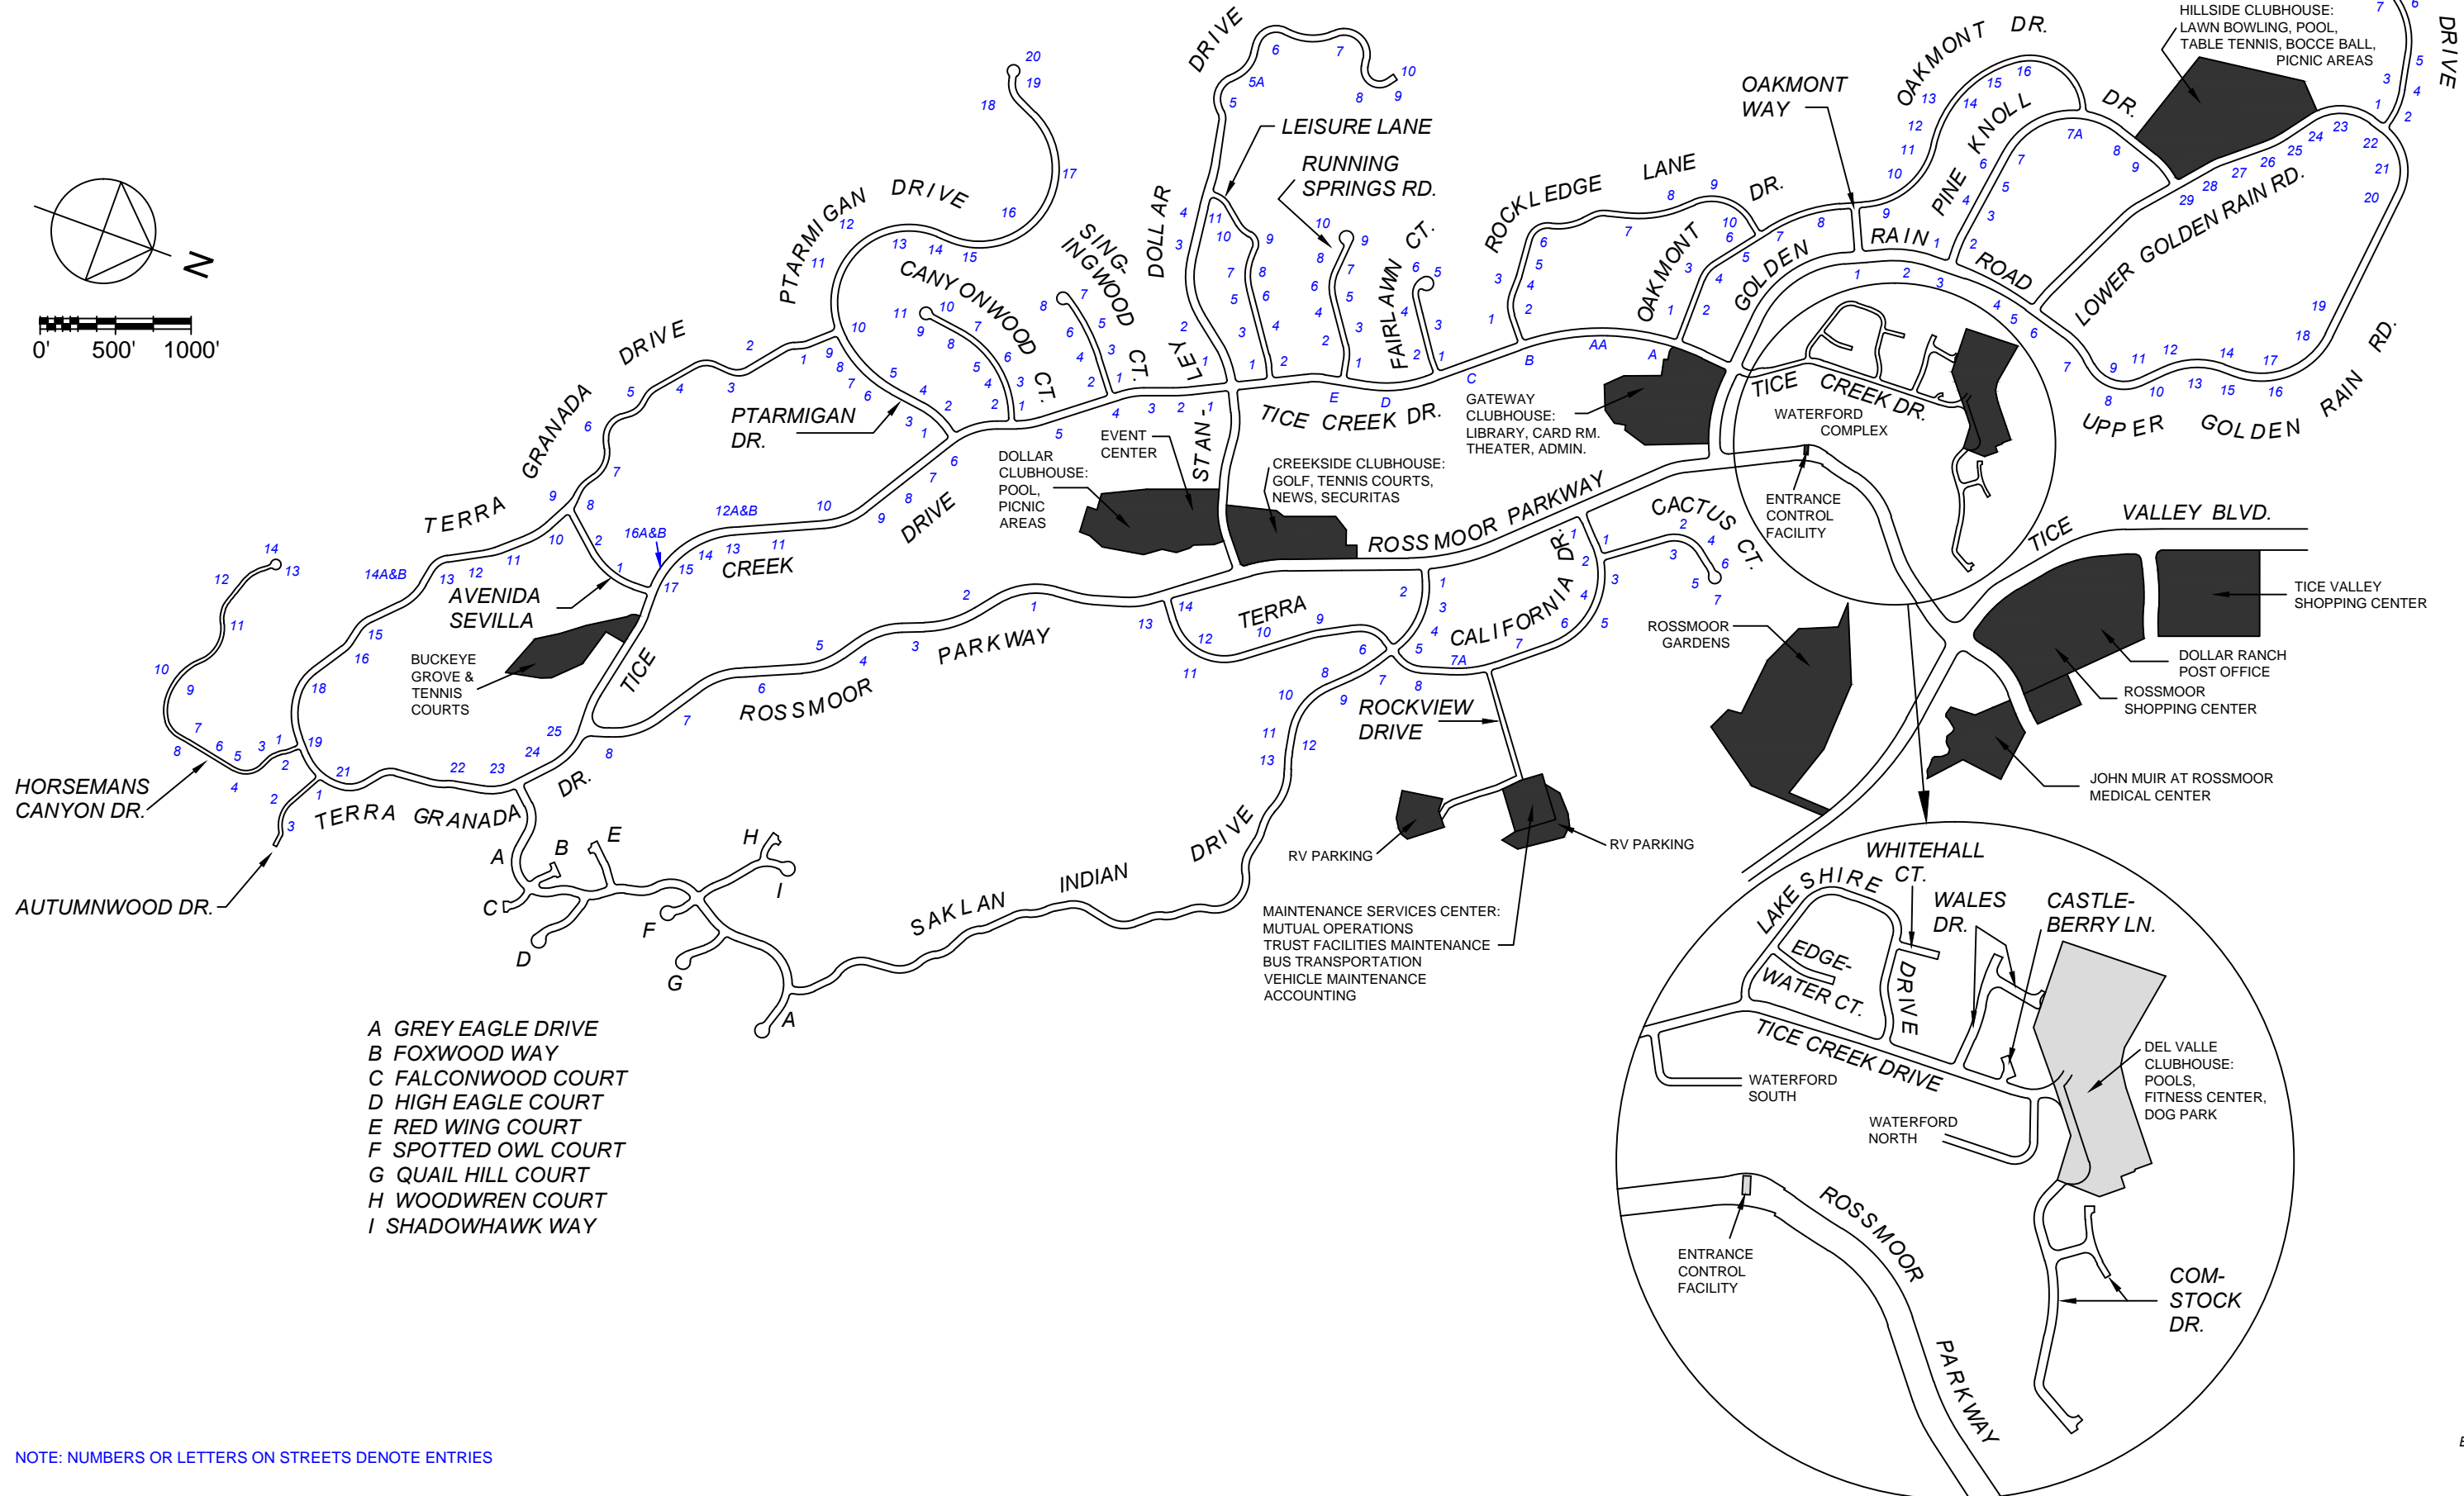

# ROSSMOOR-WALNUT CREEK GOLDEN RAIN FOUNDATION ELECTION DISTRICTS

# ROSSMOOR - WALNUT CREEK

## STREETS, ENTRIES AND COMMUNITY FACILITIES

- A GREY EAGLE DRIVE
- B FOXWOOD WAY
- C FALCONWOOD COURT
- D HIGH EAGLE COURT
- E RED WING COURT
- F SPOTTED OWL COURT
- G QUAIL HILL COURT
- H WOODWREN COURT
- I SHADOWHAWK WAY

NOTE: NUMBERS OR LETTERS ON STREETS DENOTE ENTRIES